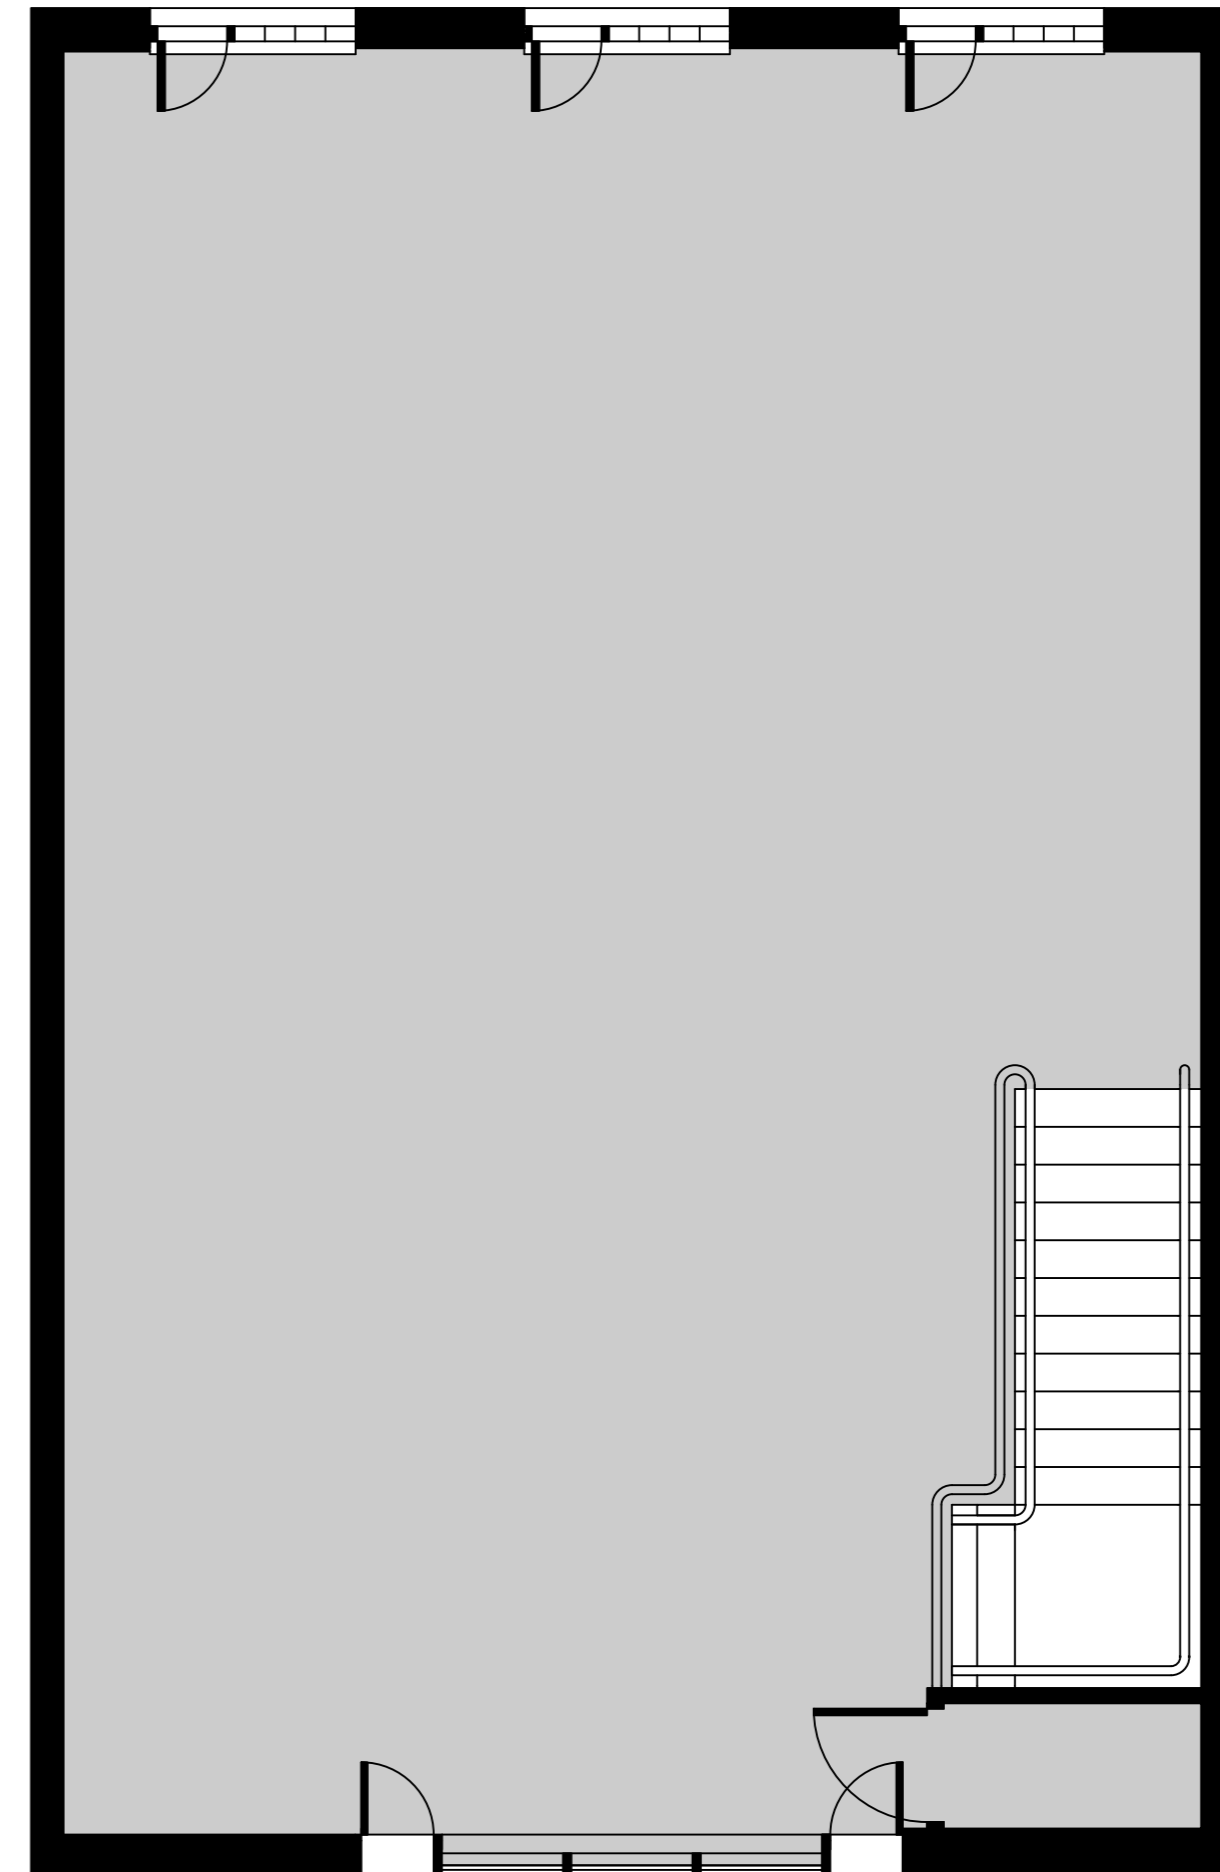

# Unit 2 Floor Plan

1,695 SQ FT

Ground floor

First floor