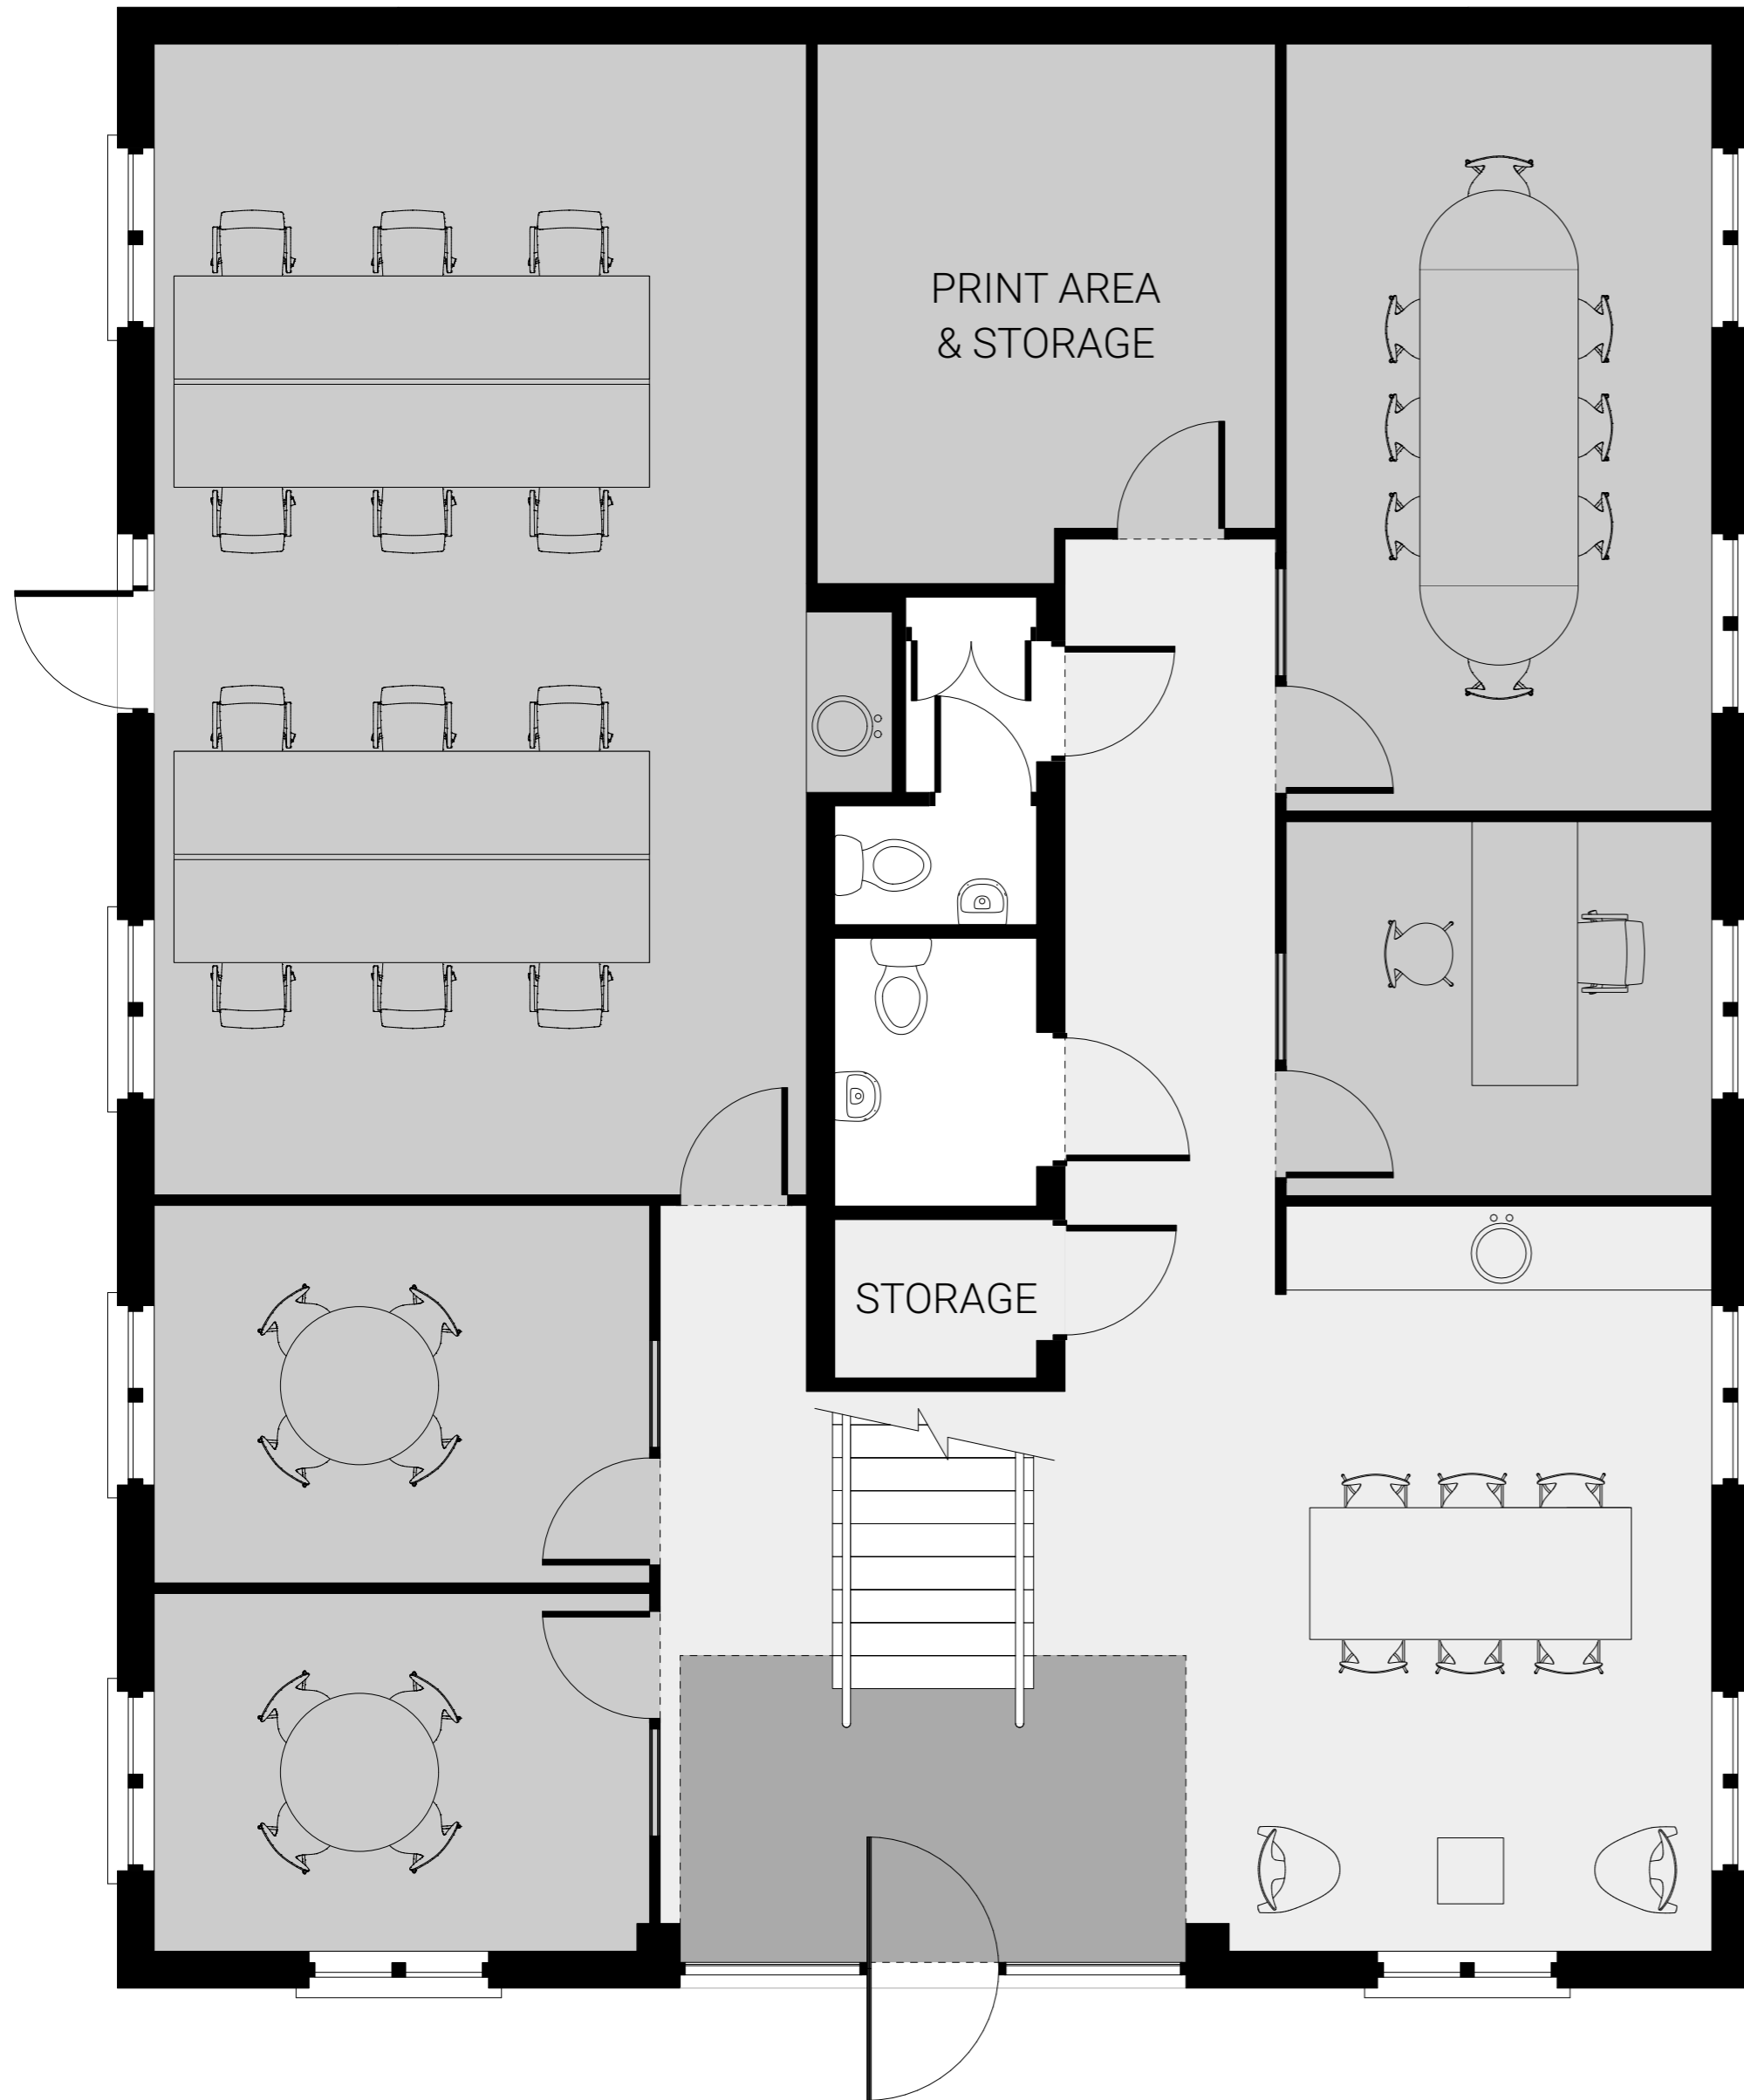

Unit 1 Space Plan Example

3,239 SQ FT

Ground floor

First floor