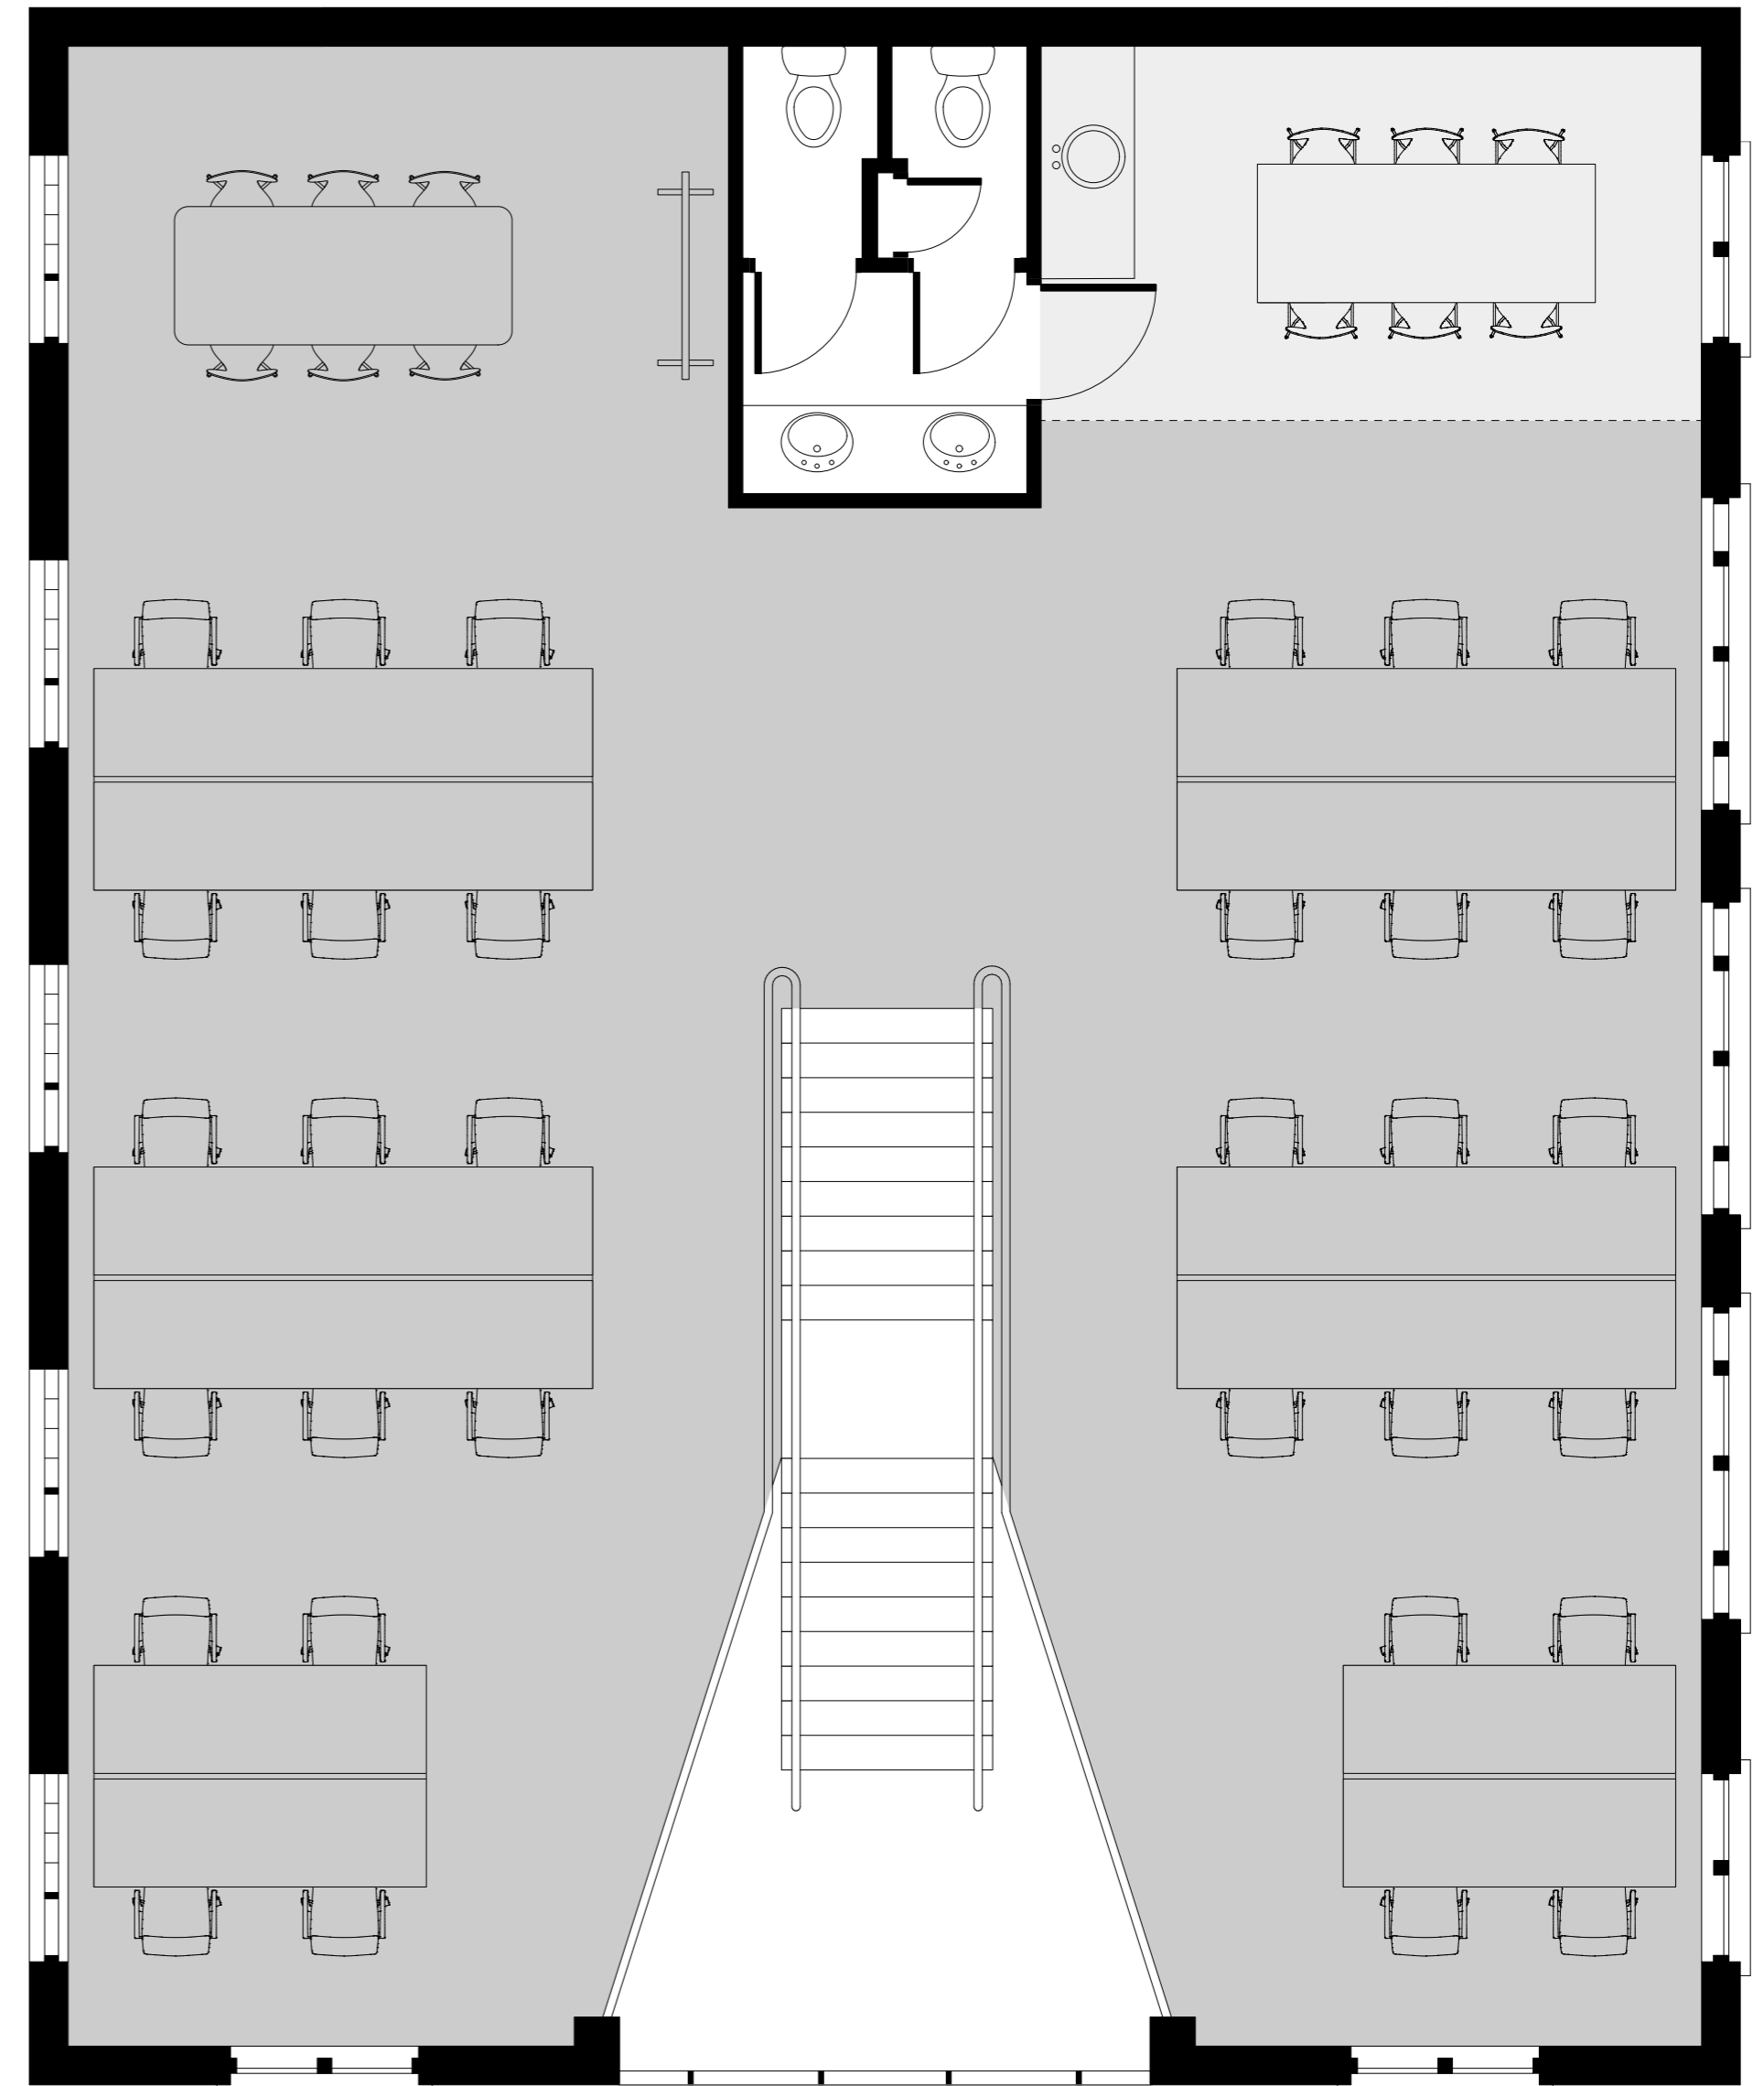

Unit 1 Space Plan Example

3,239 SQ FT

Ground floor

First floor