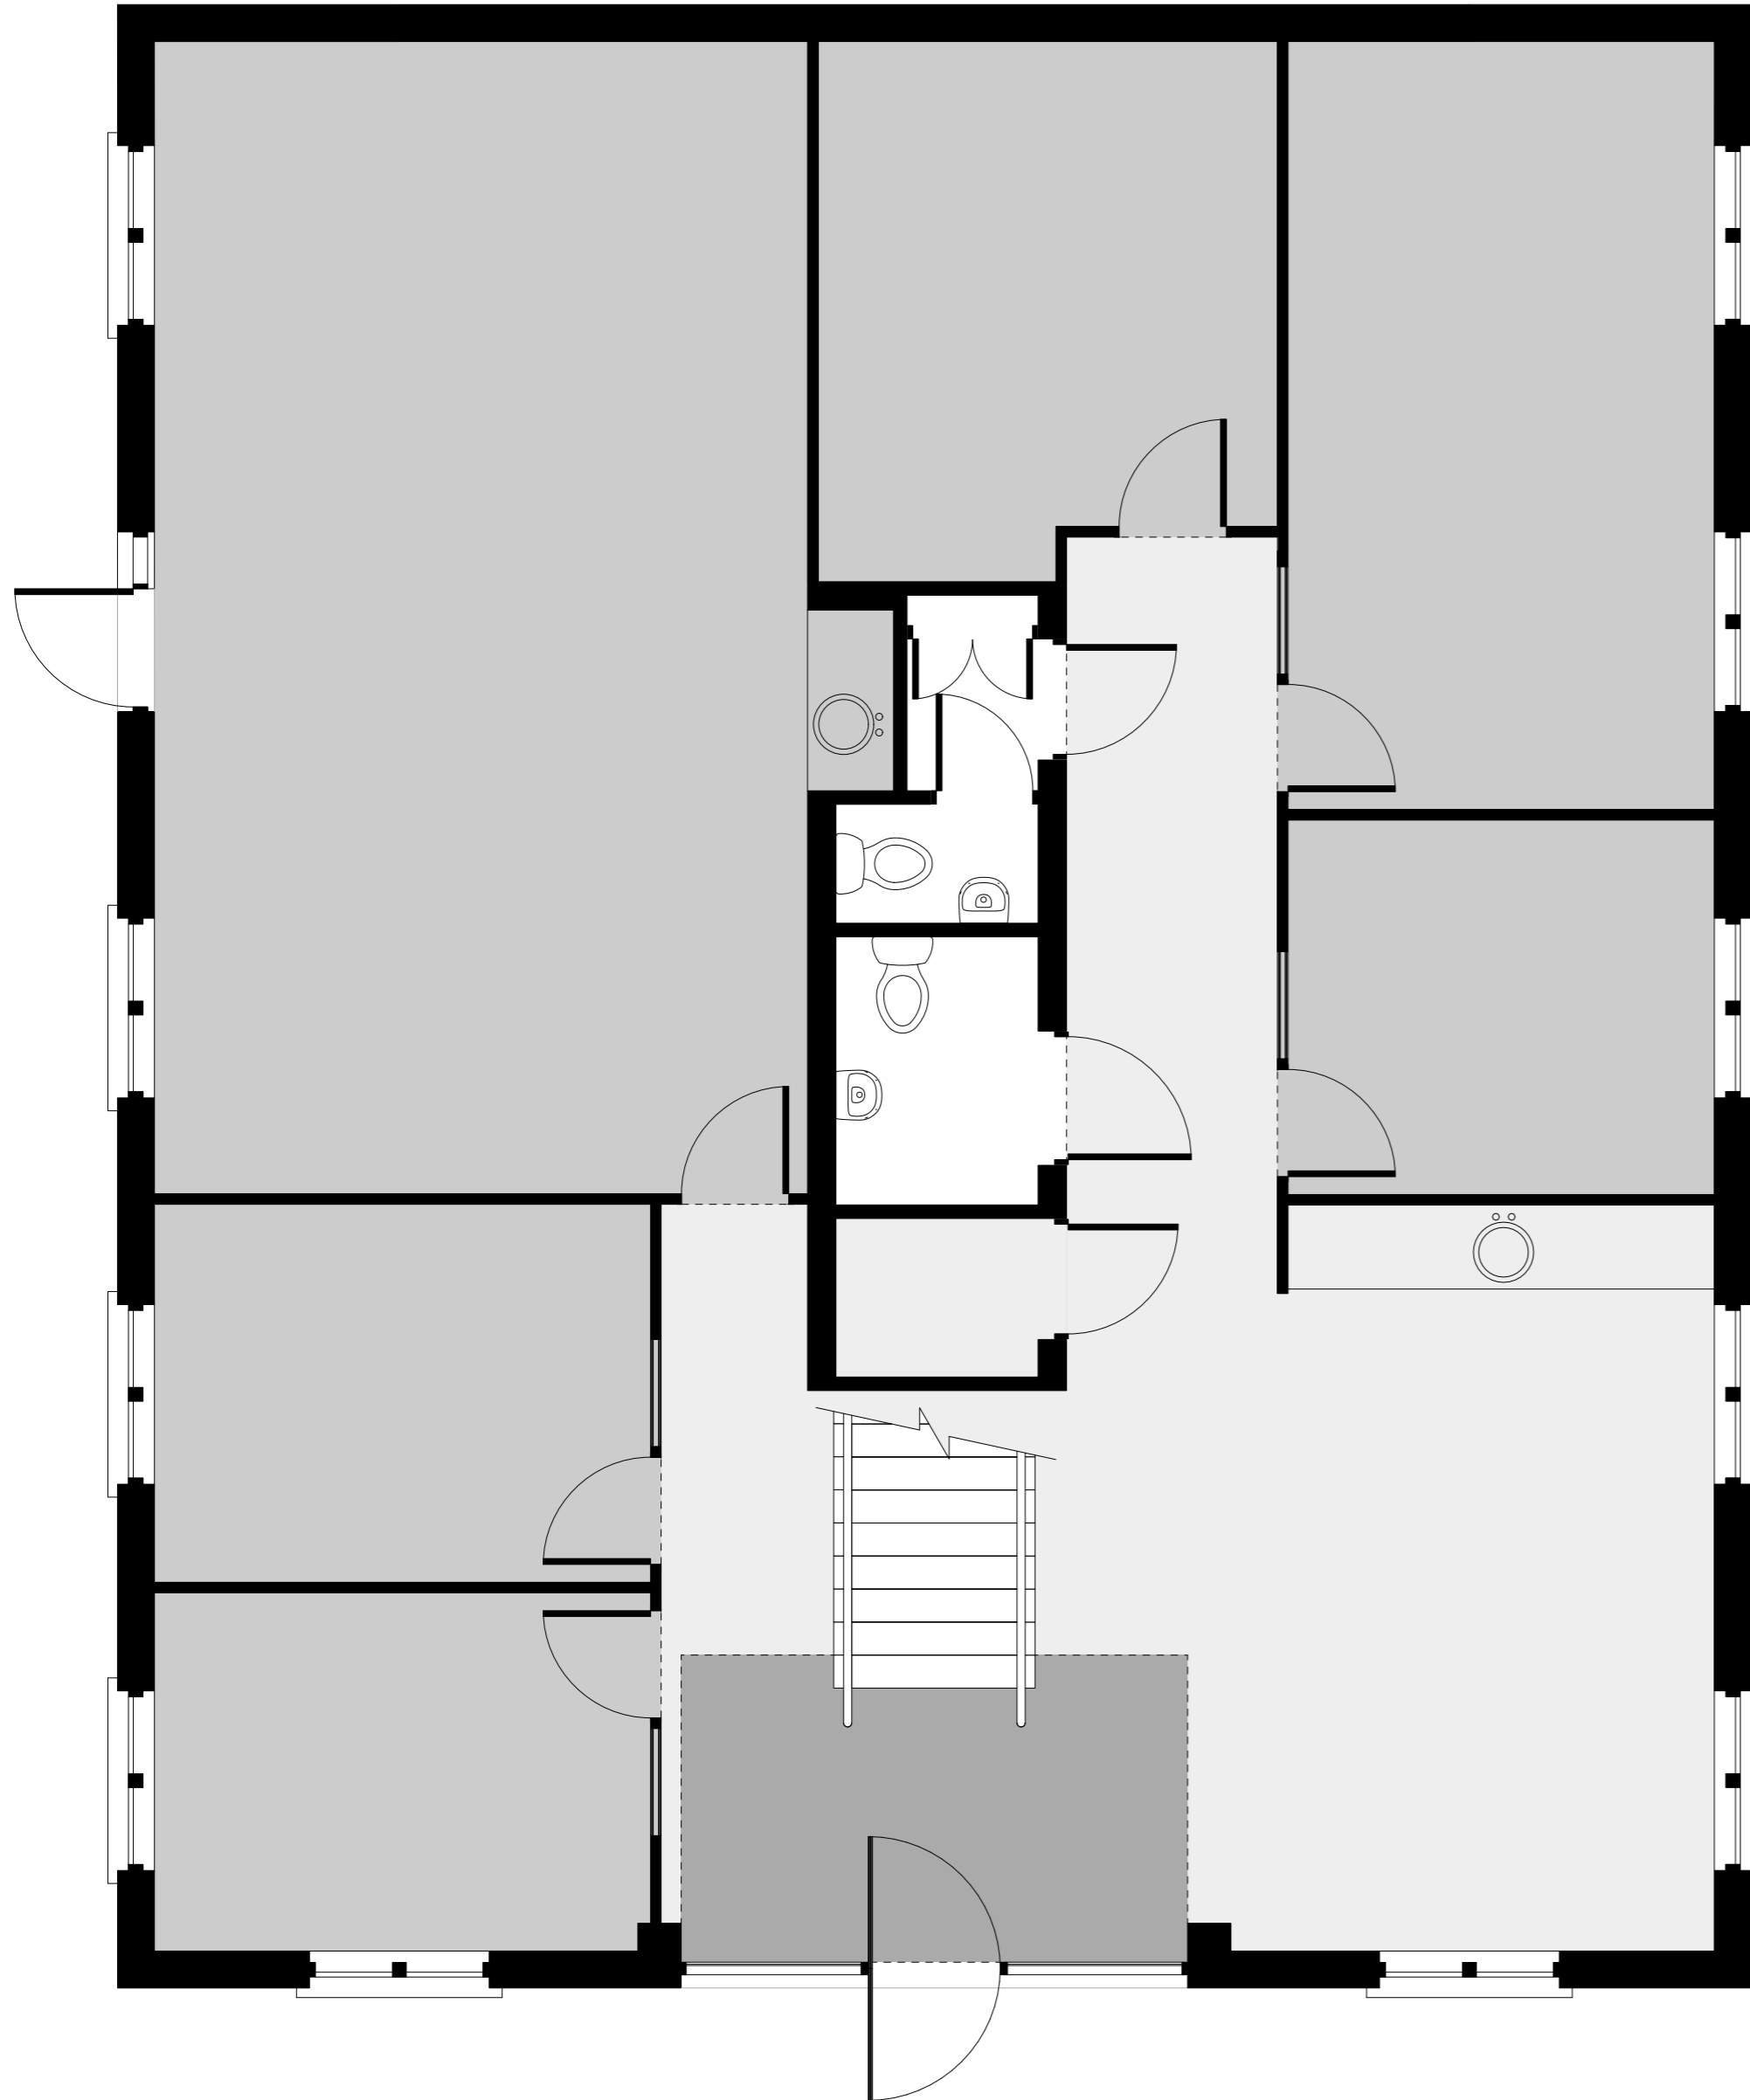

Unit 1 Floor Plan

3,239 SQ FT

Ground floor

First floor