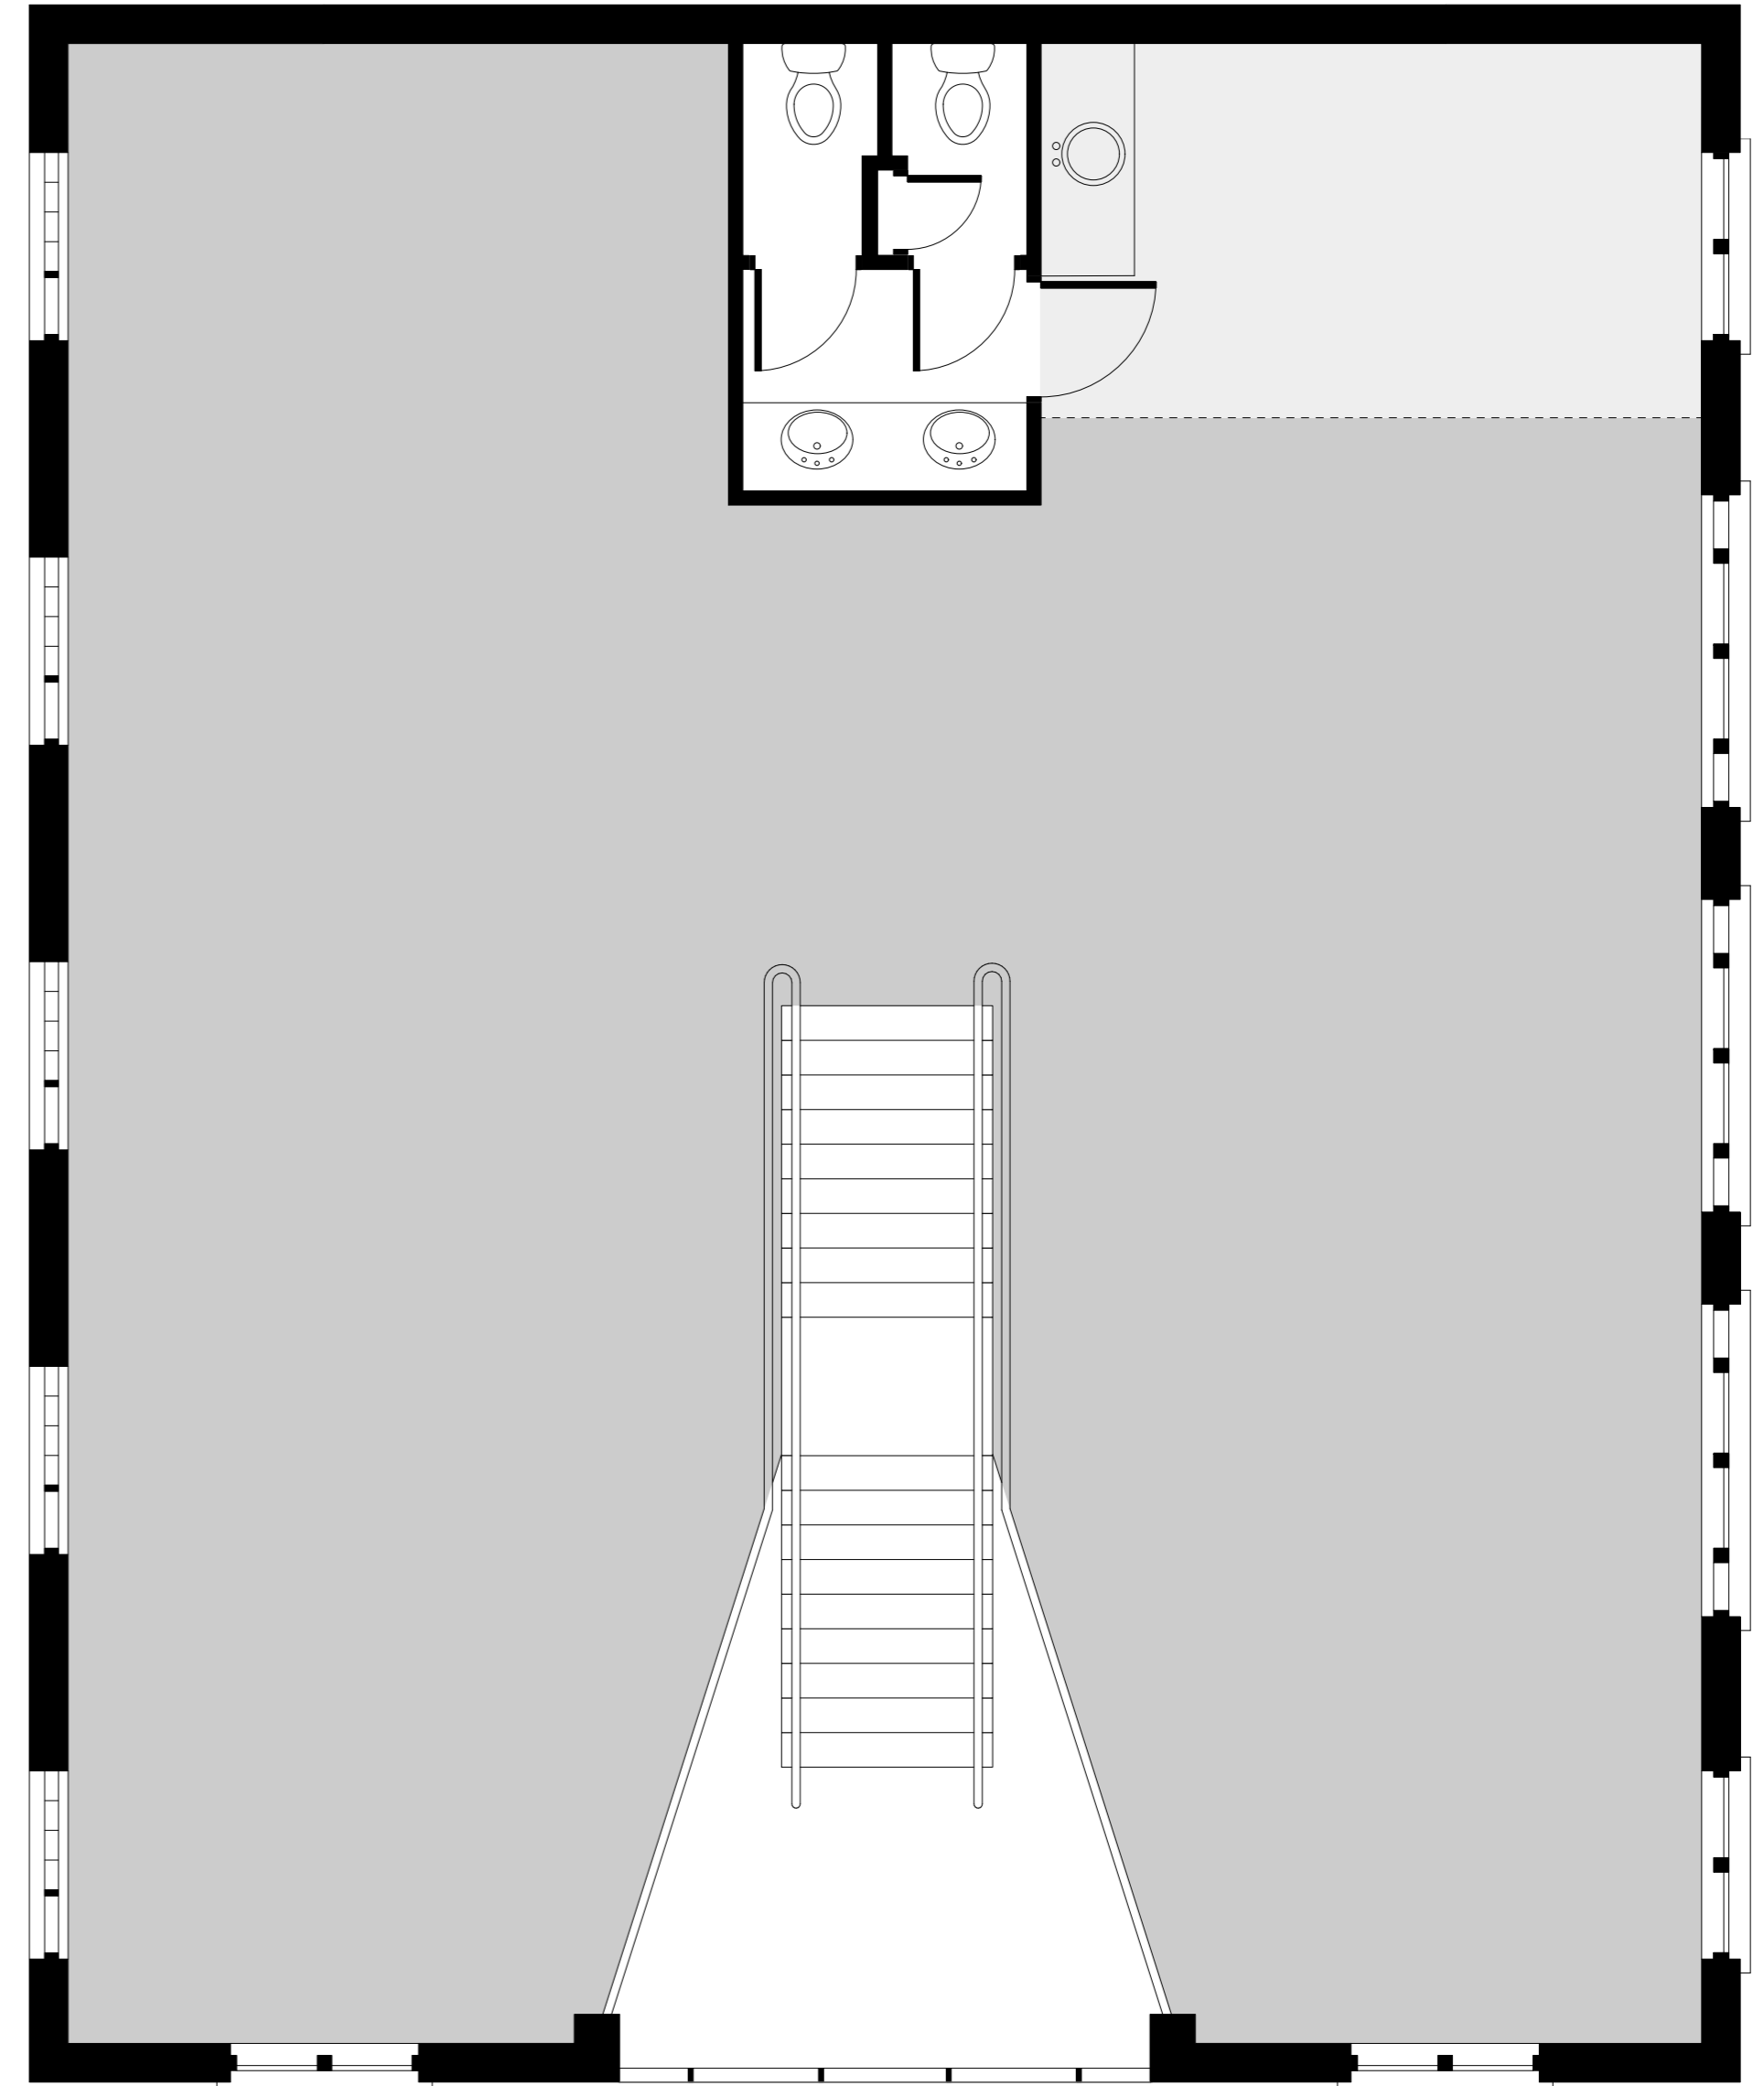

Unit 1 Floor Plan

3,239 SQ FT

Ground floor

First floor