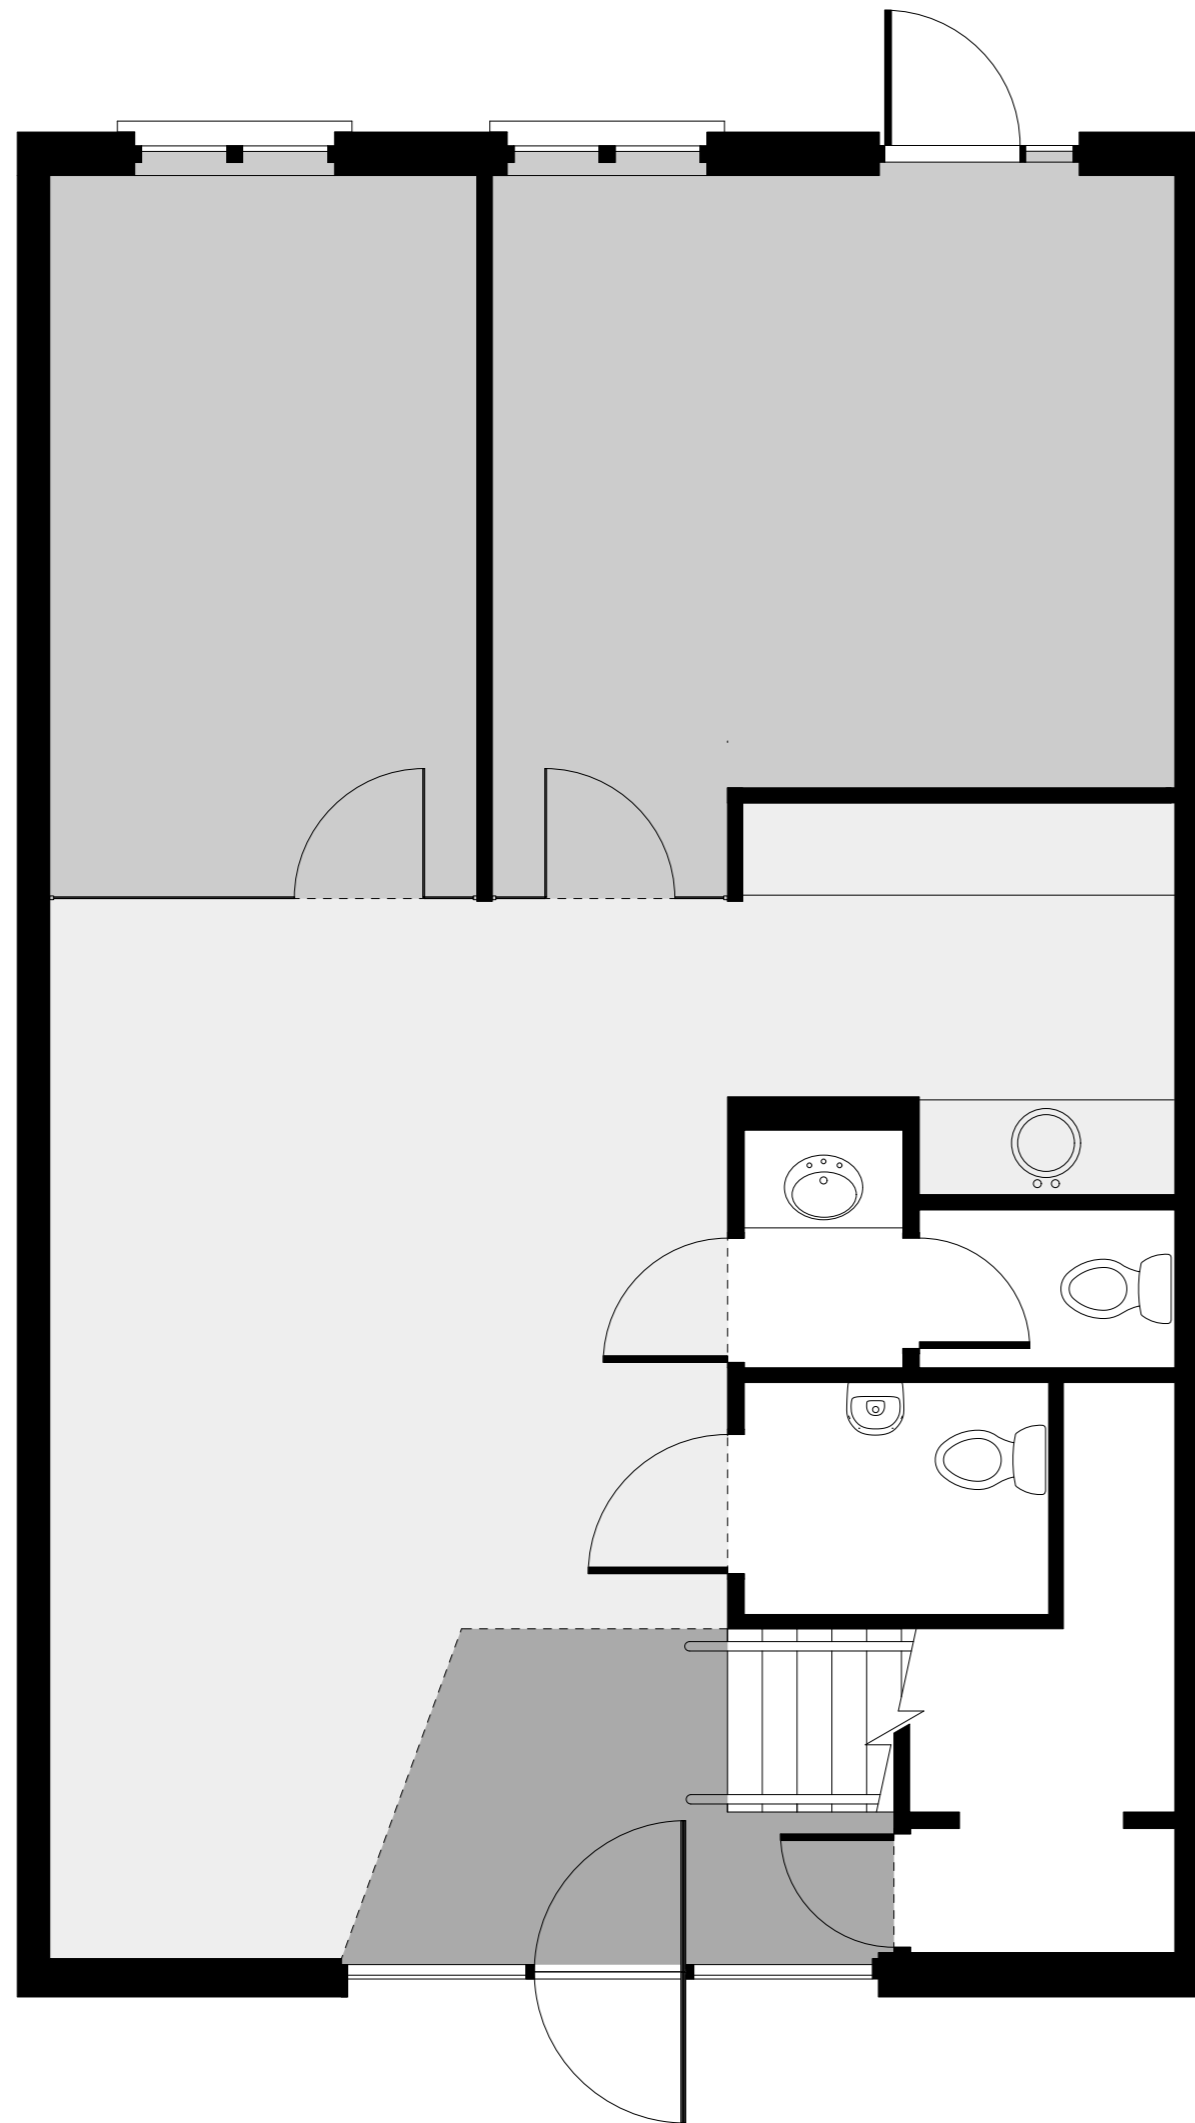

Unit 2 Floor Plan

1,695 SQ FT

Ground floor

First floor