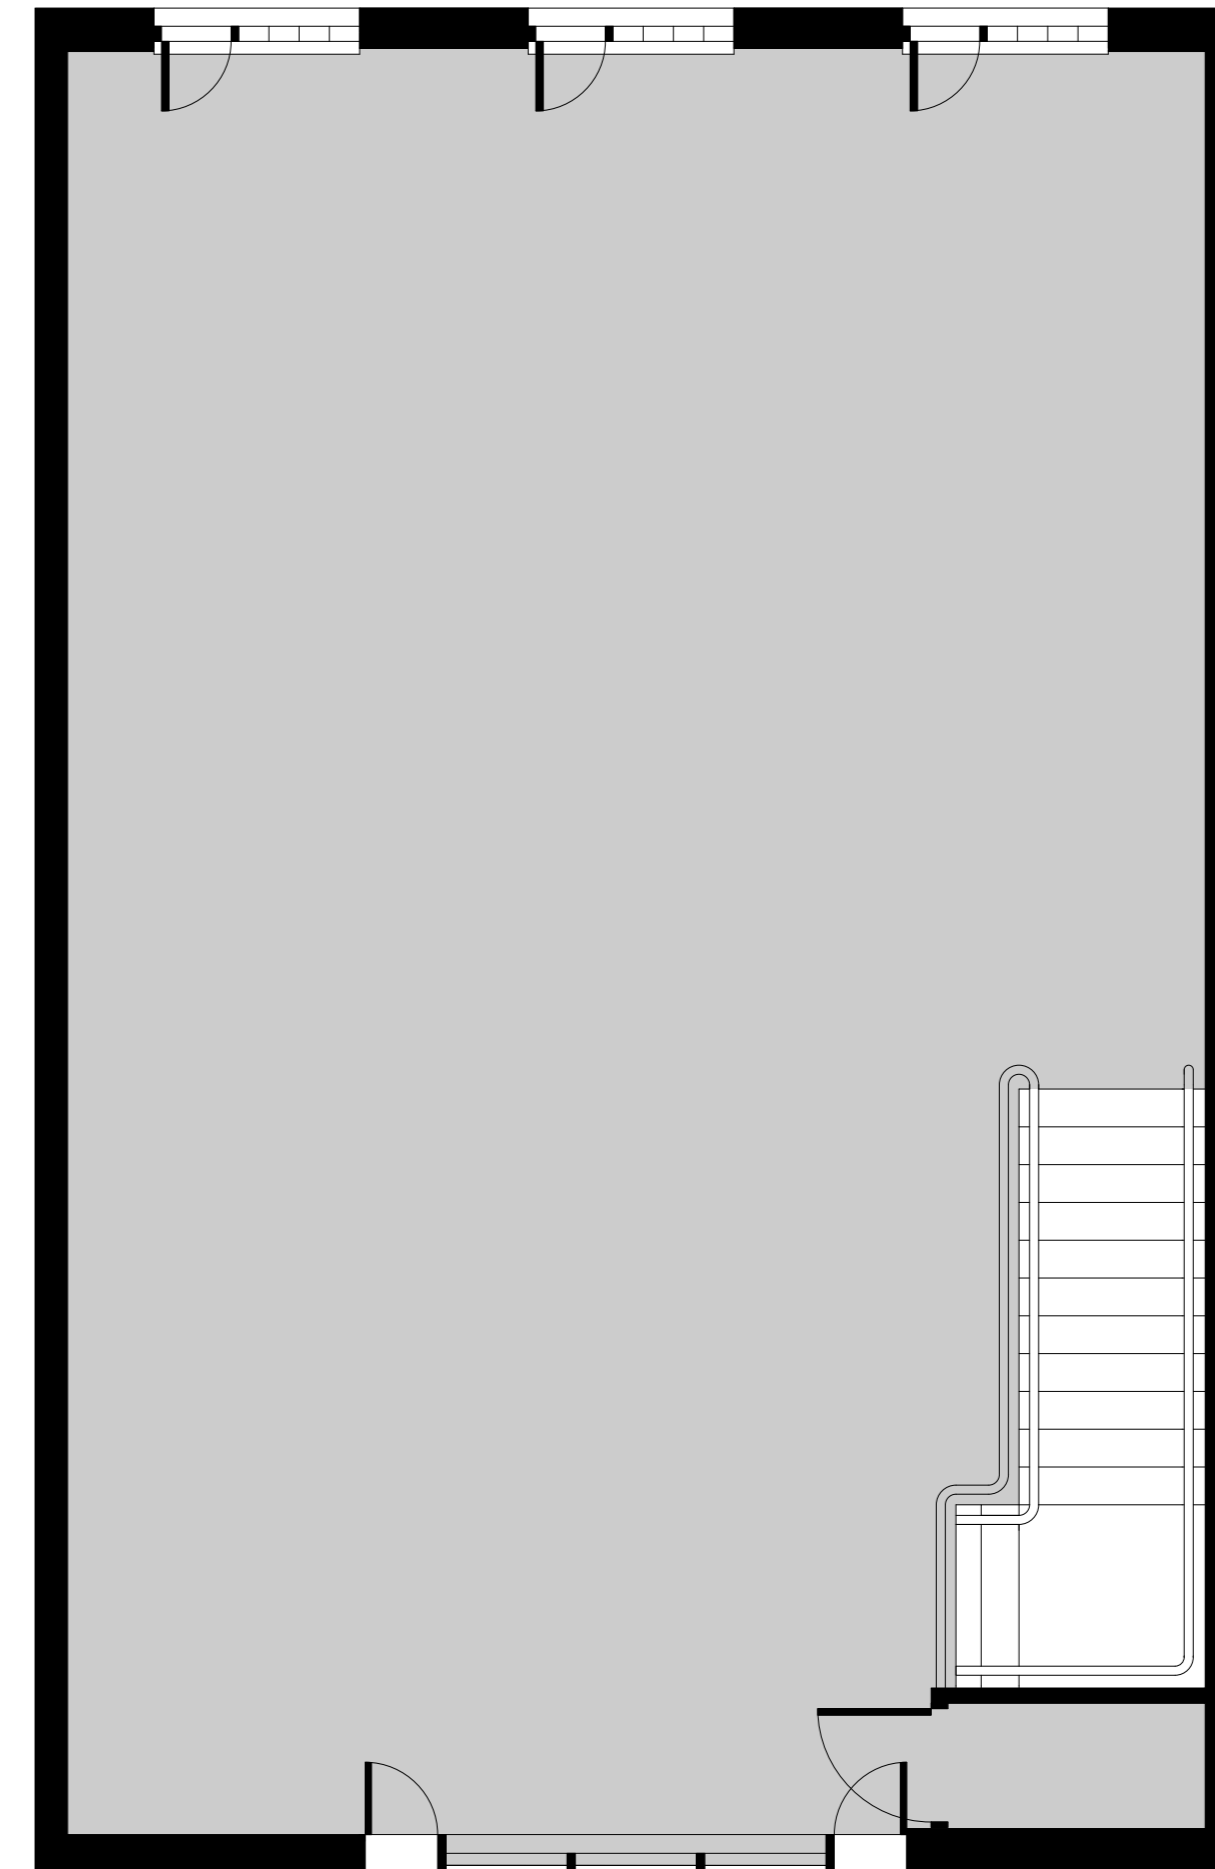

Unit 2 Floor Plan

1,695 SQ FT

Ground floor

First floor