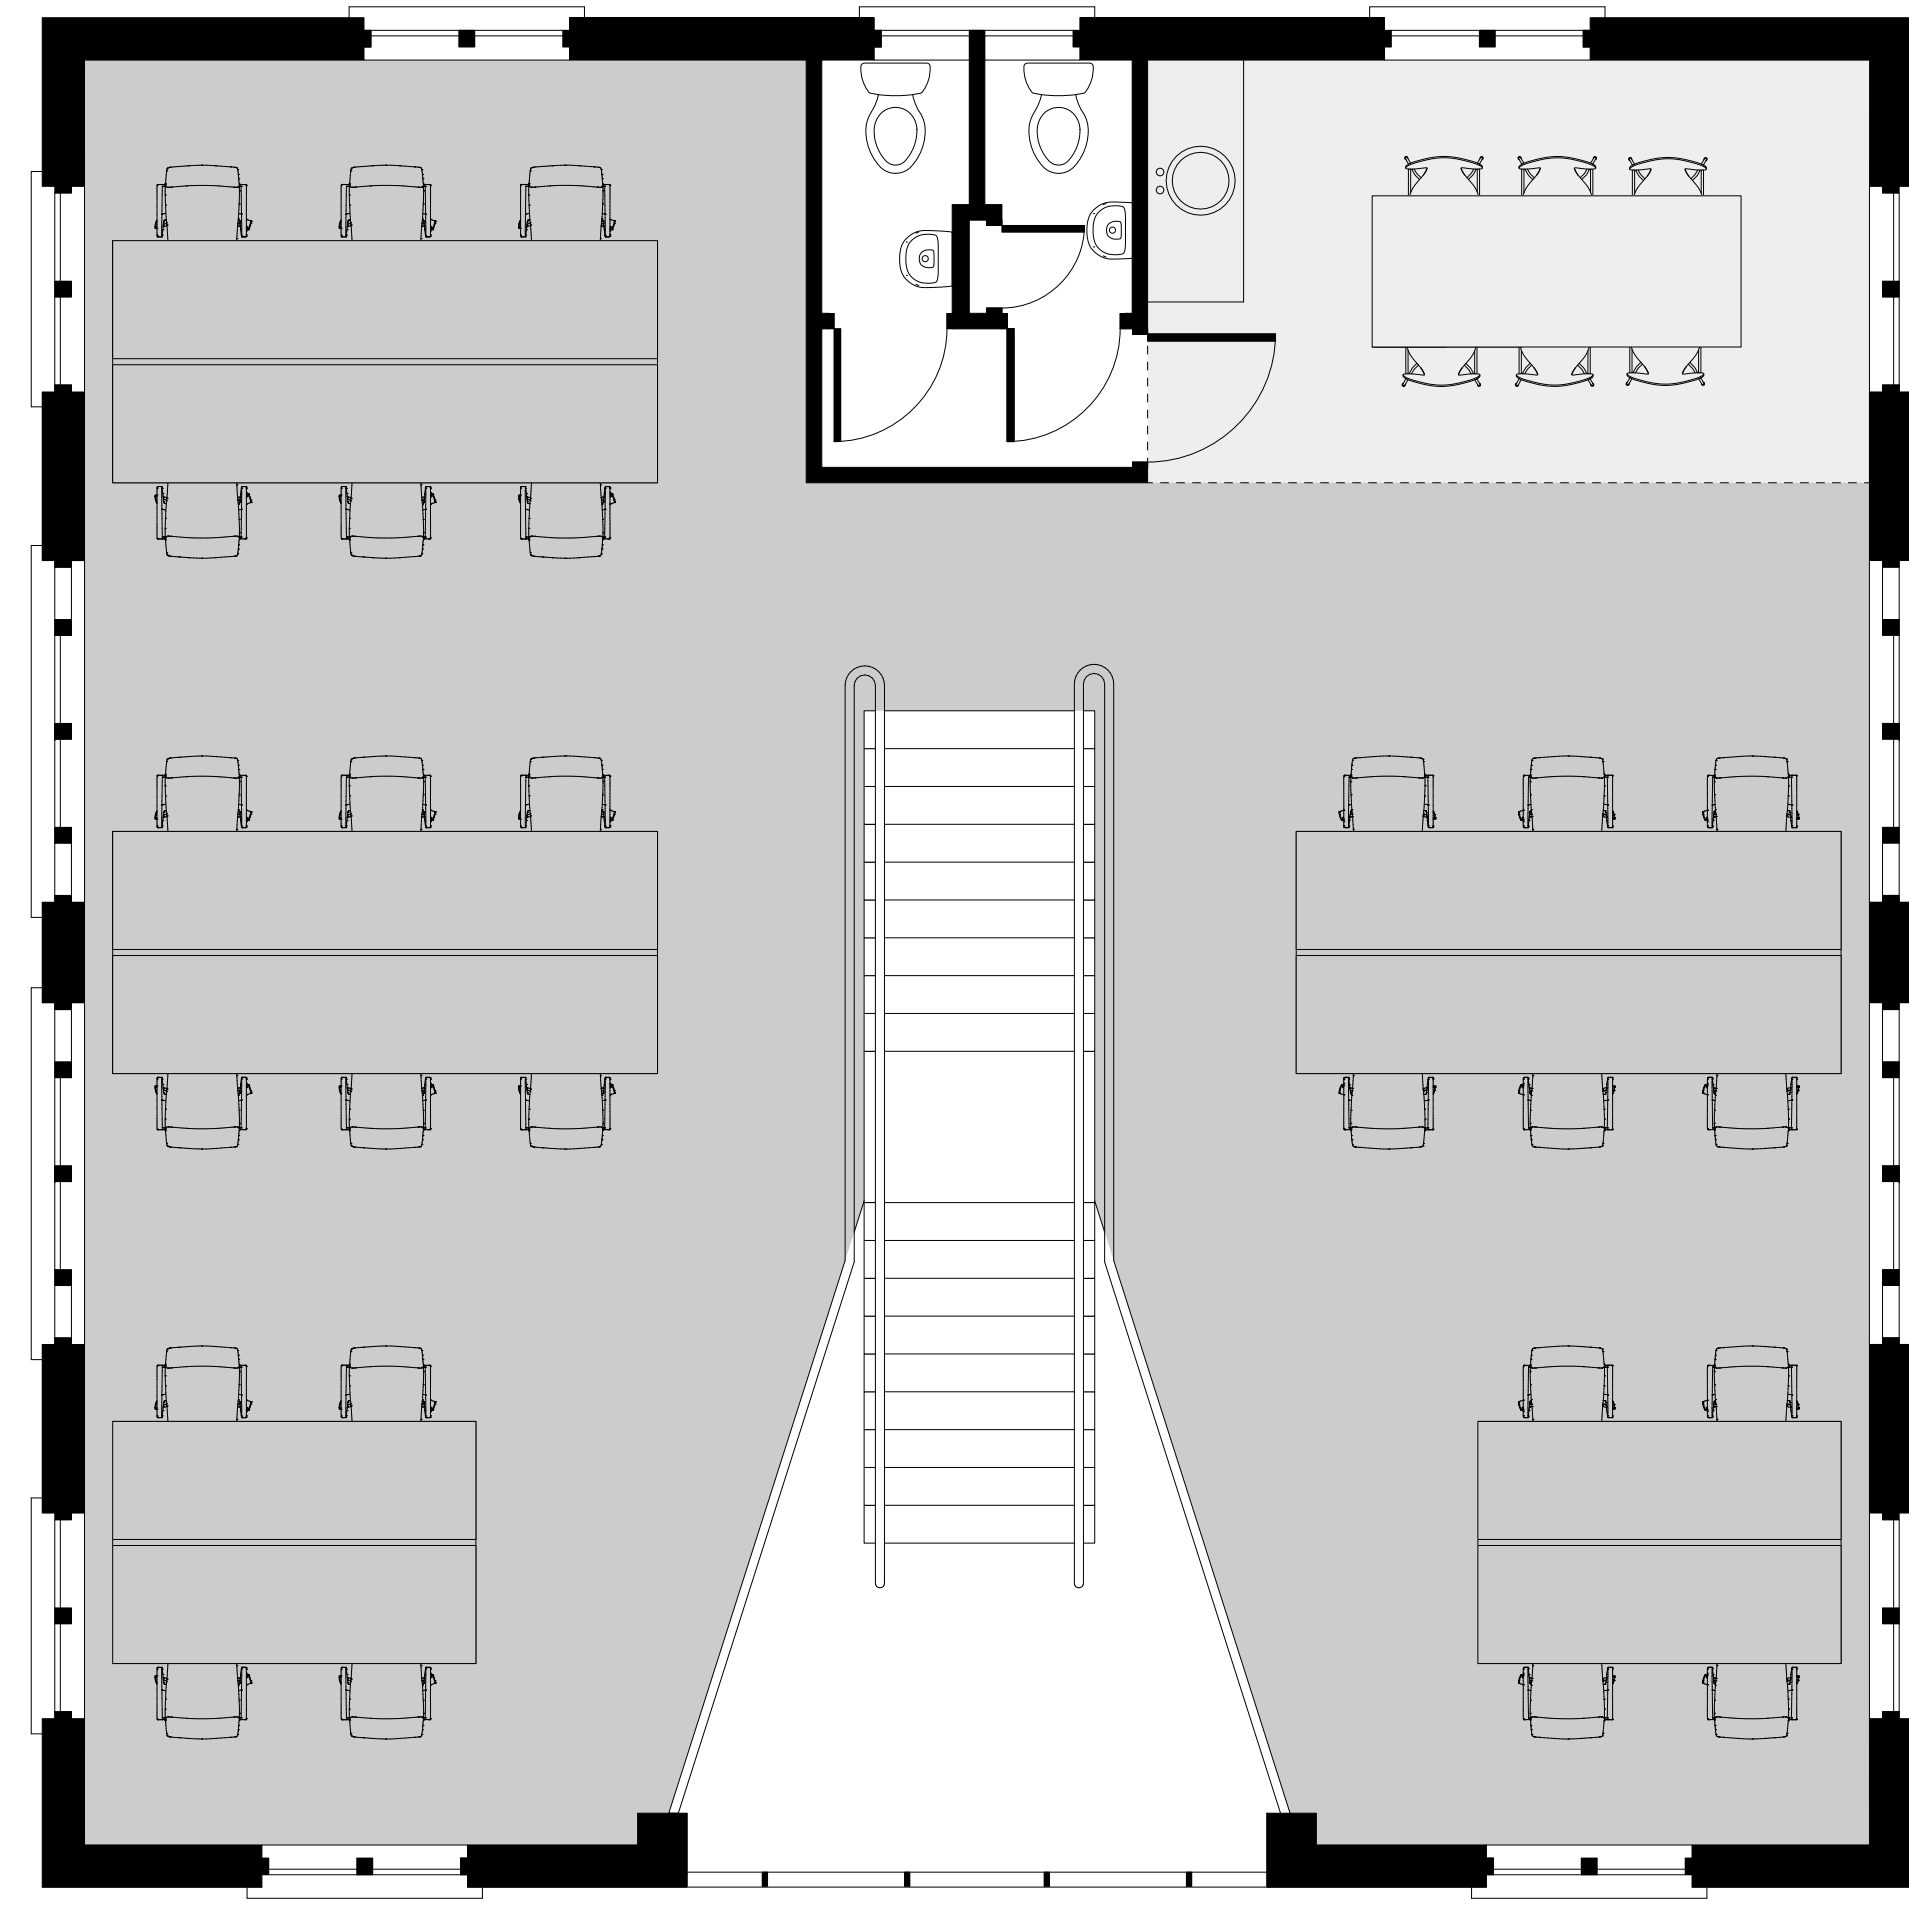

# Unit 12 space plan example

2,637 SQ FT

Ground floor

First floor

Plans are not to scale and measurements are NIA (net internal area) and subject to on-site verification.