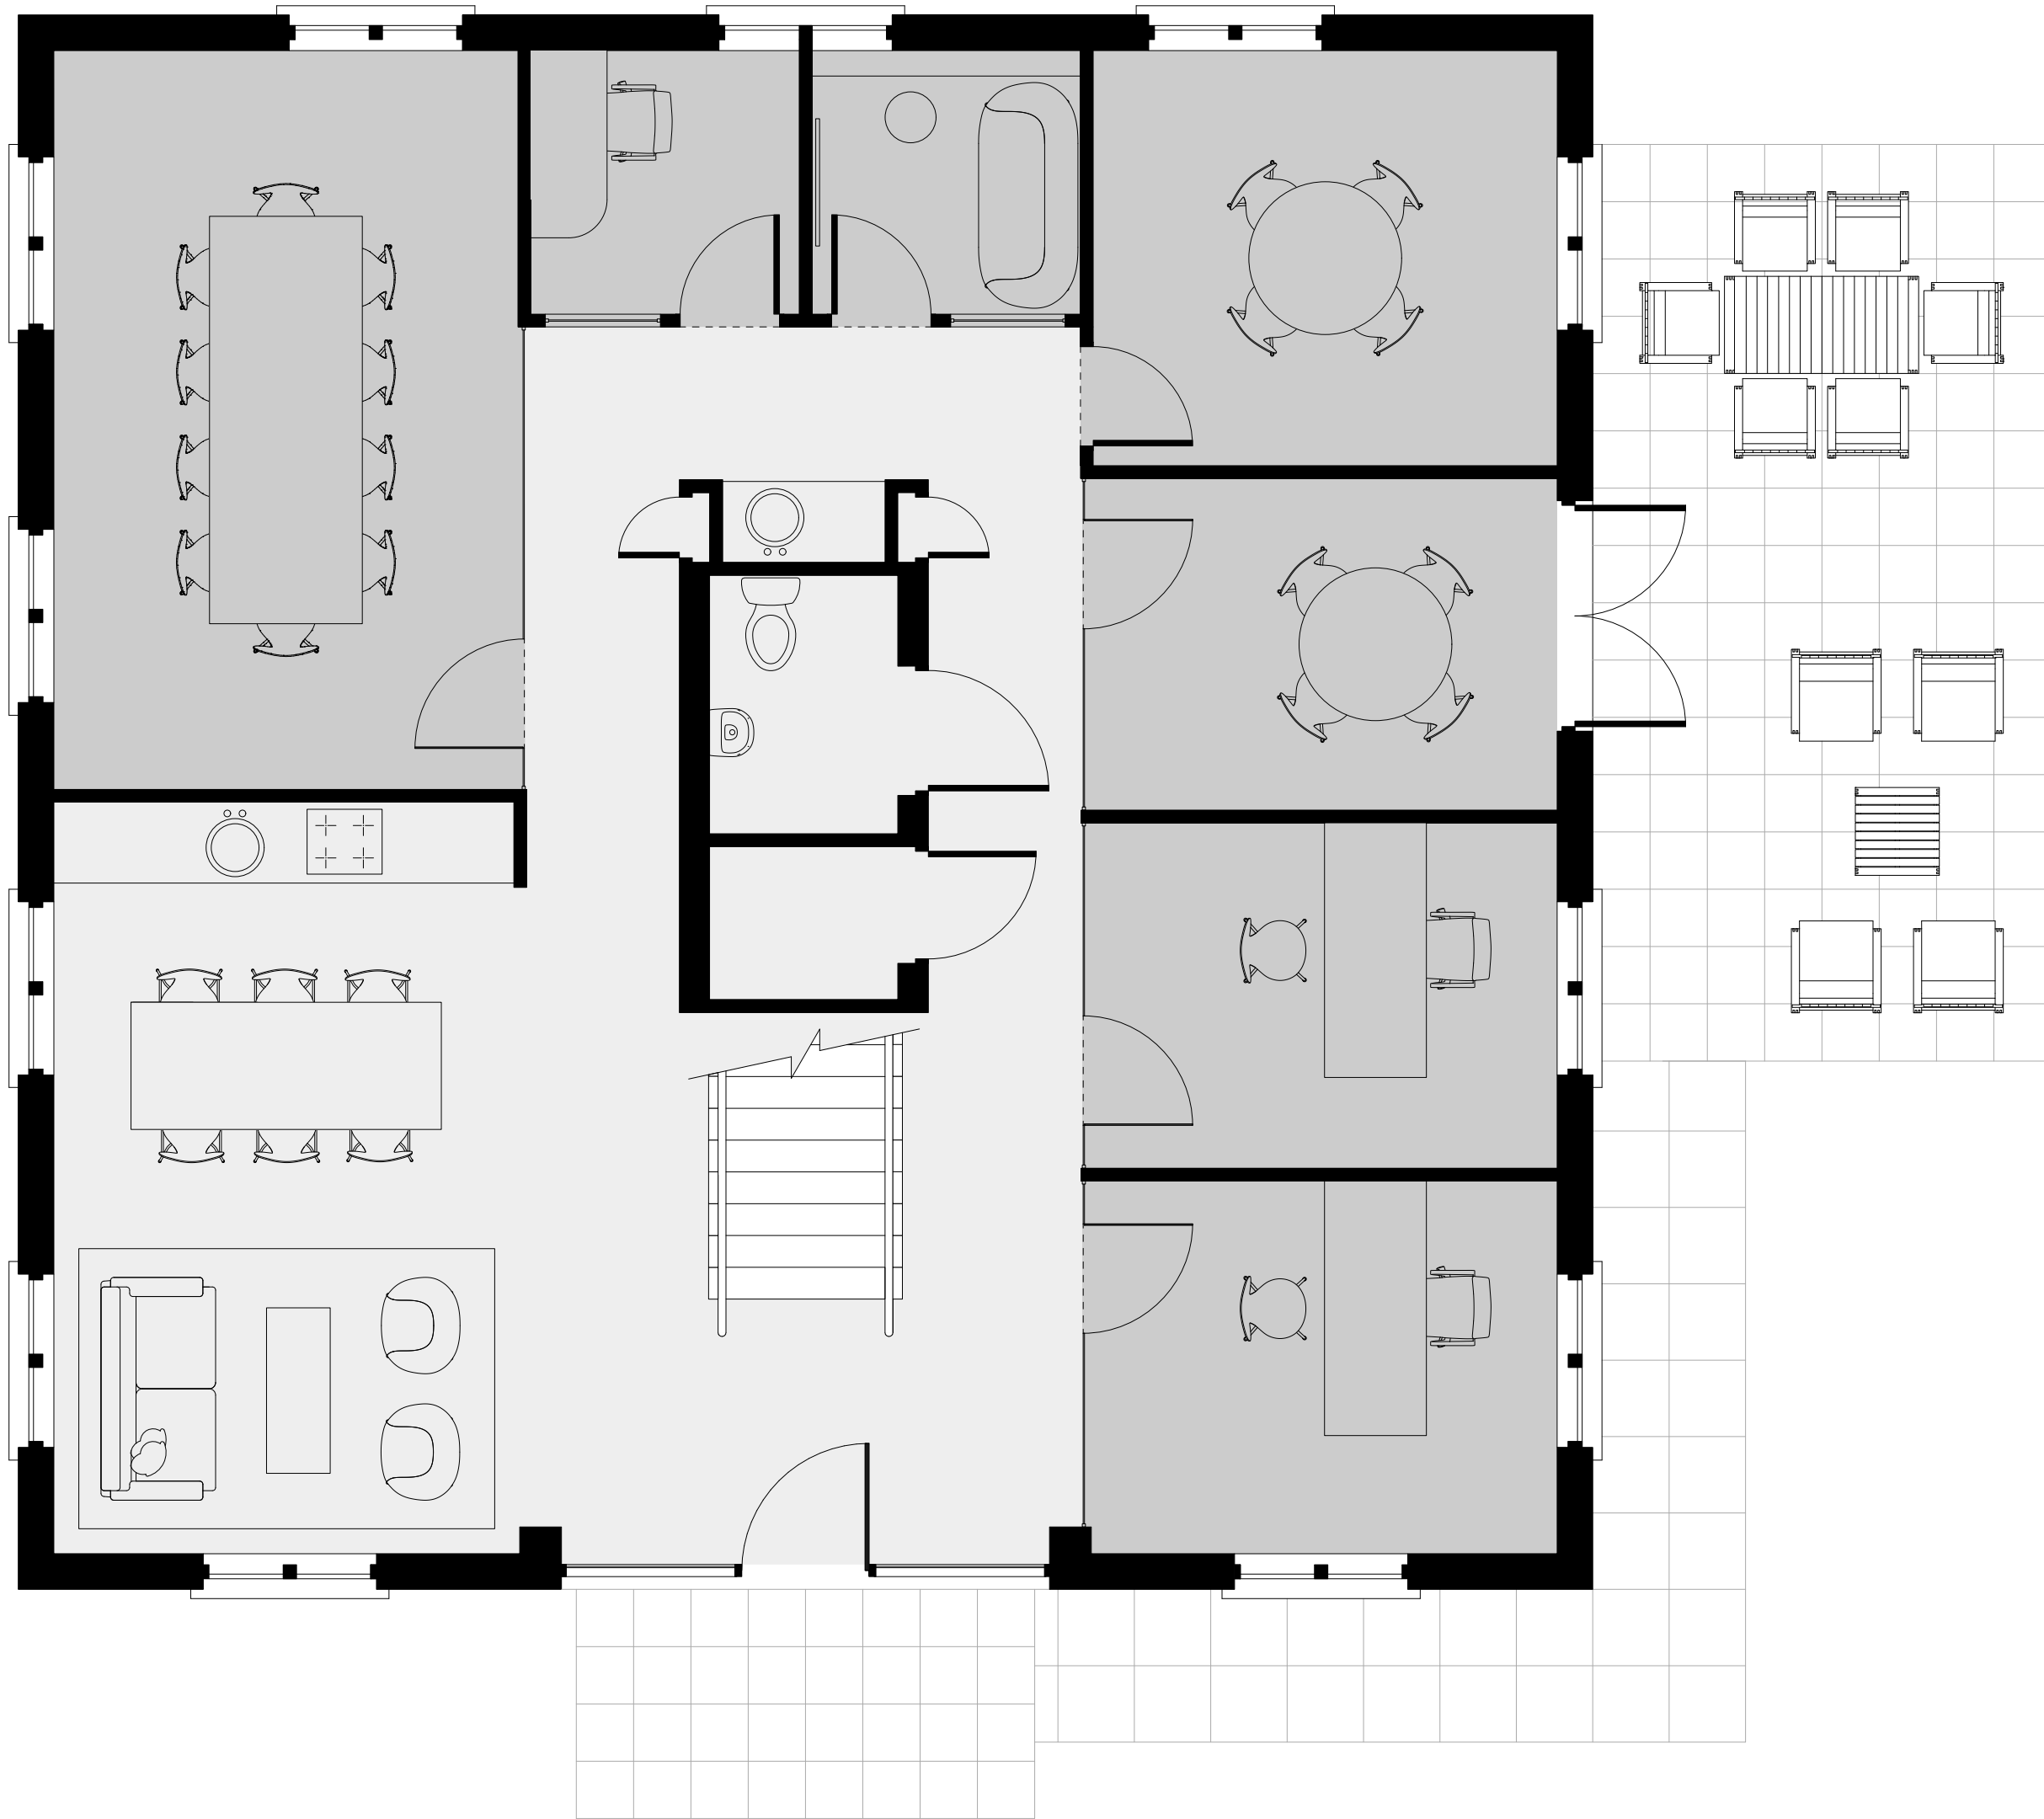

# Unit 12 space plan example

2,637 SQ FT

Ground floor

First floor

Plans are not to scale and measurements are NIA (net internal area) and subject to on-site verification.