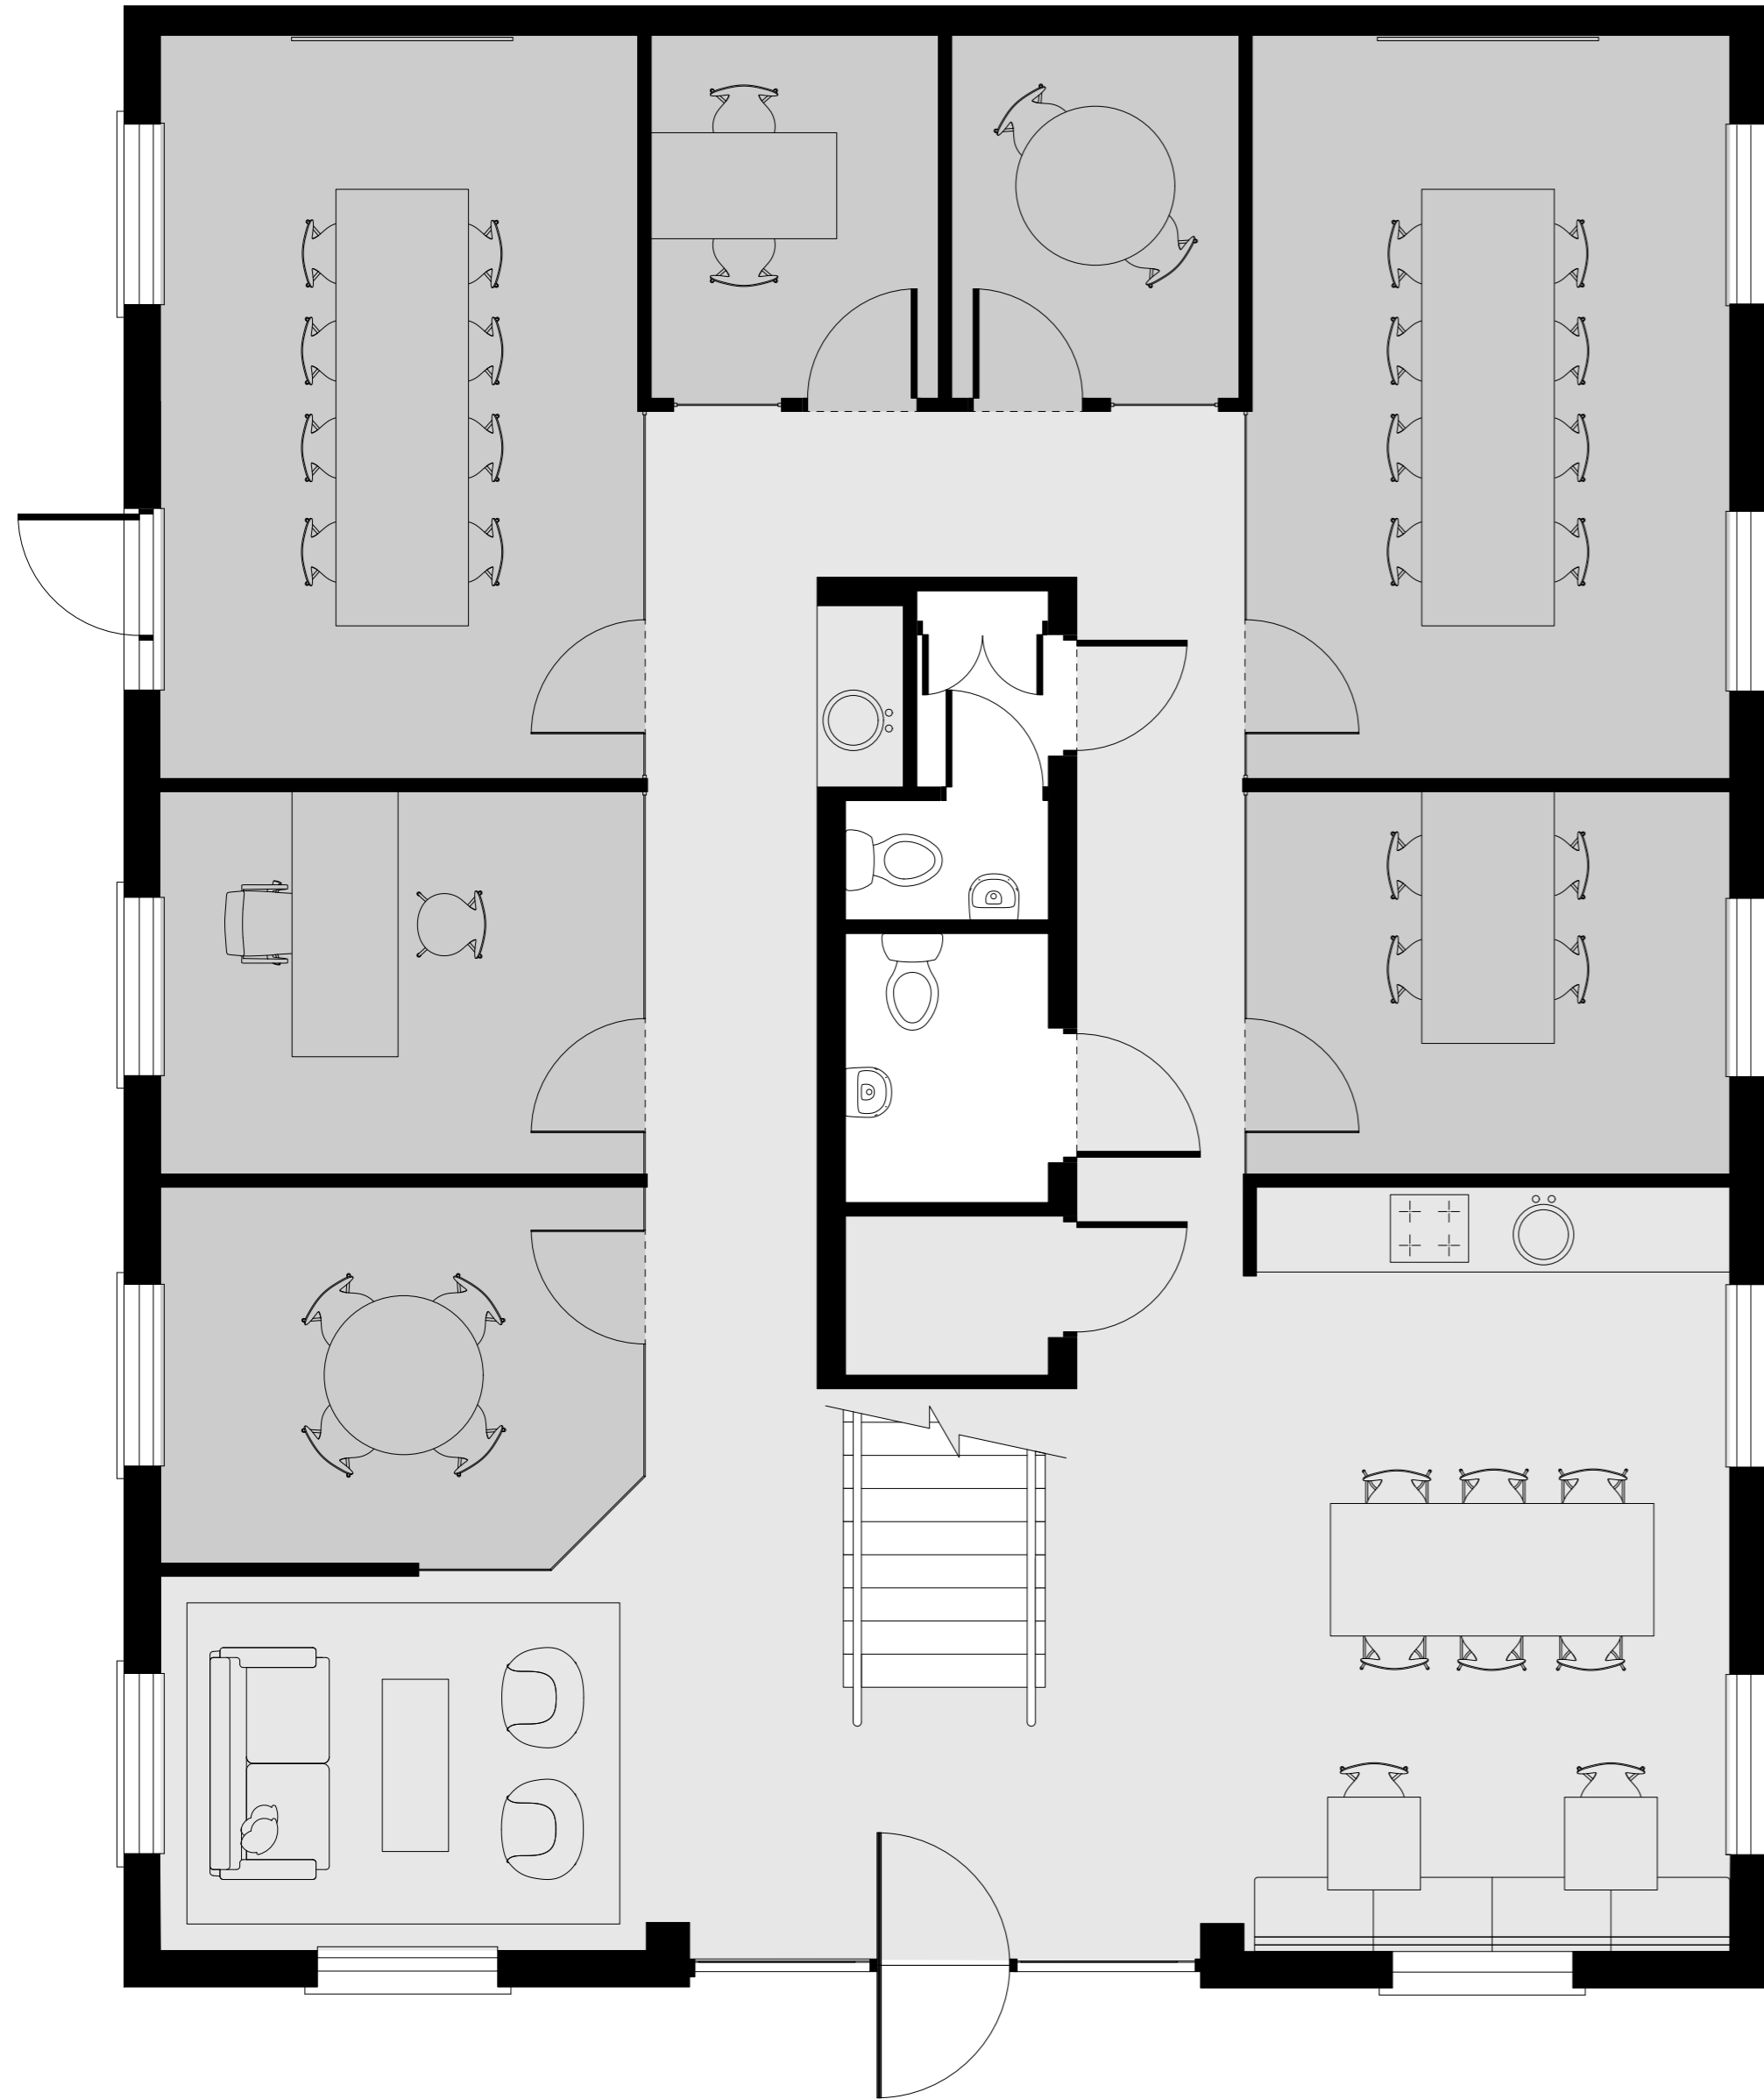

# Unit 1 space plan example

3,239 SQ FT

Ground floor

First floor