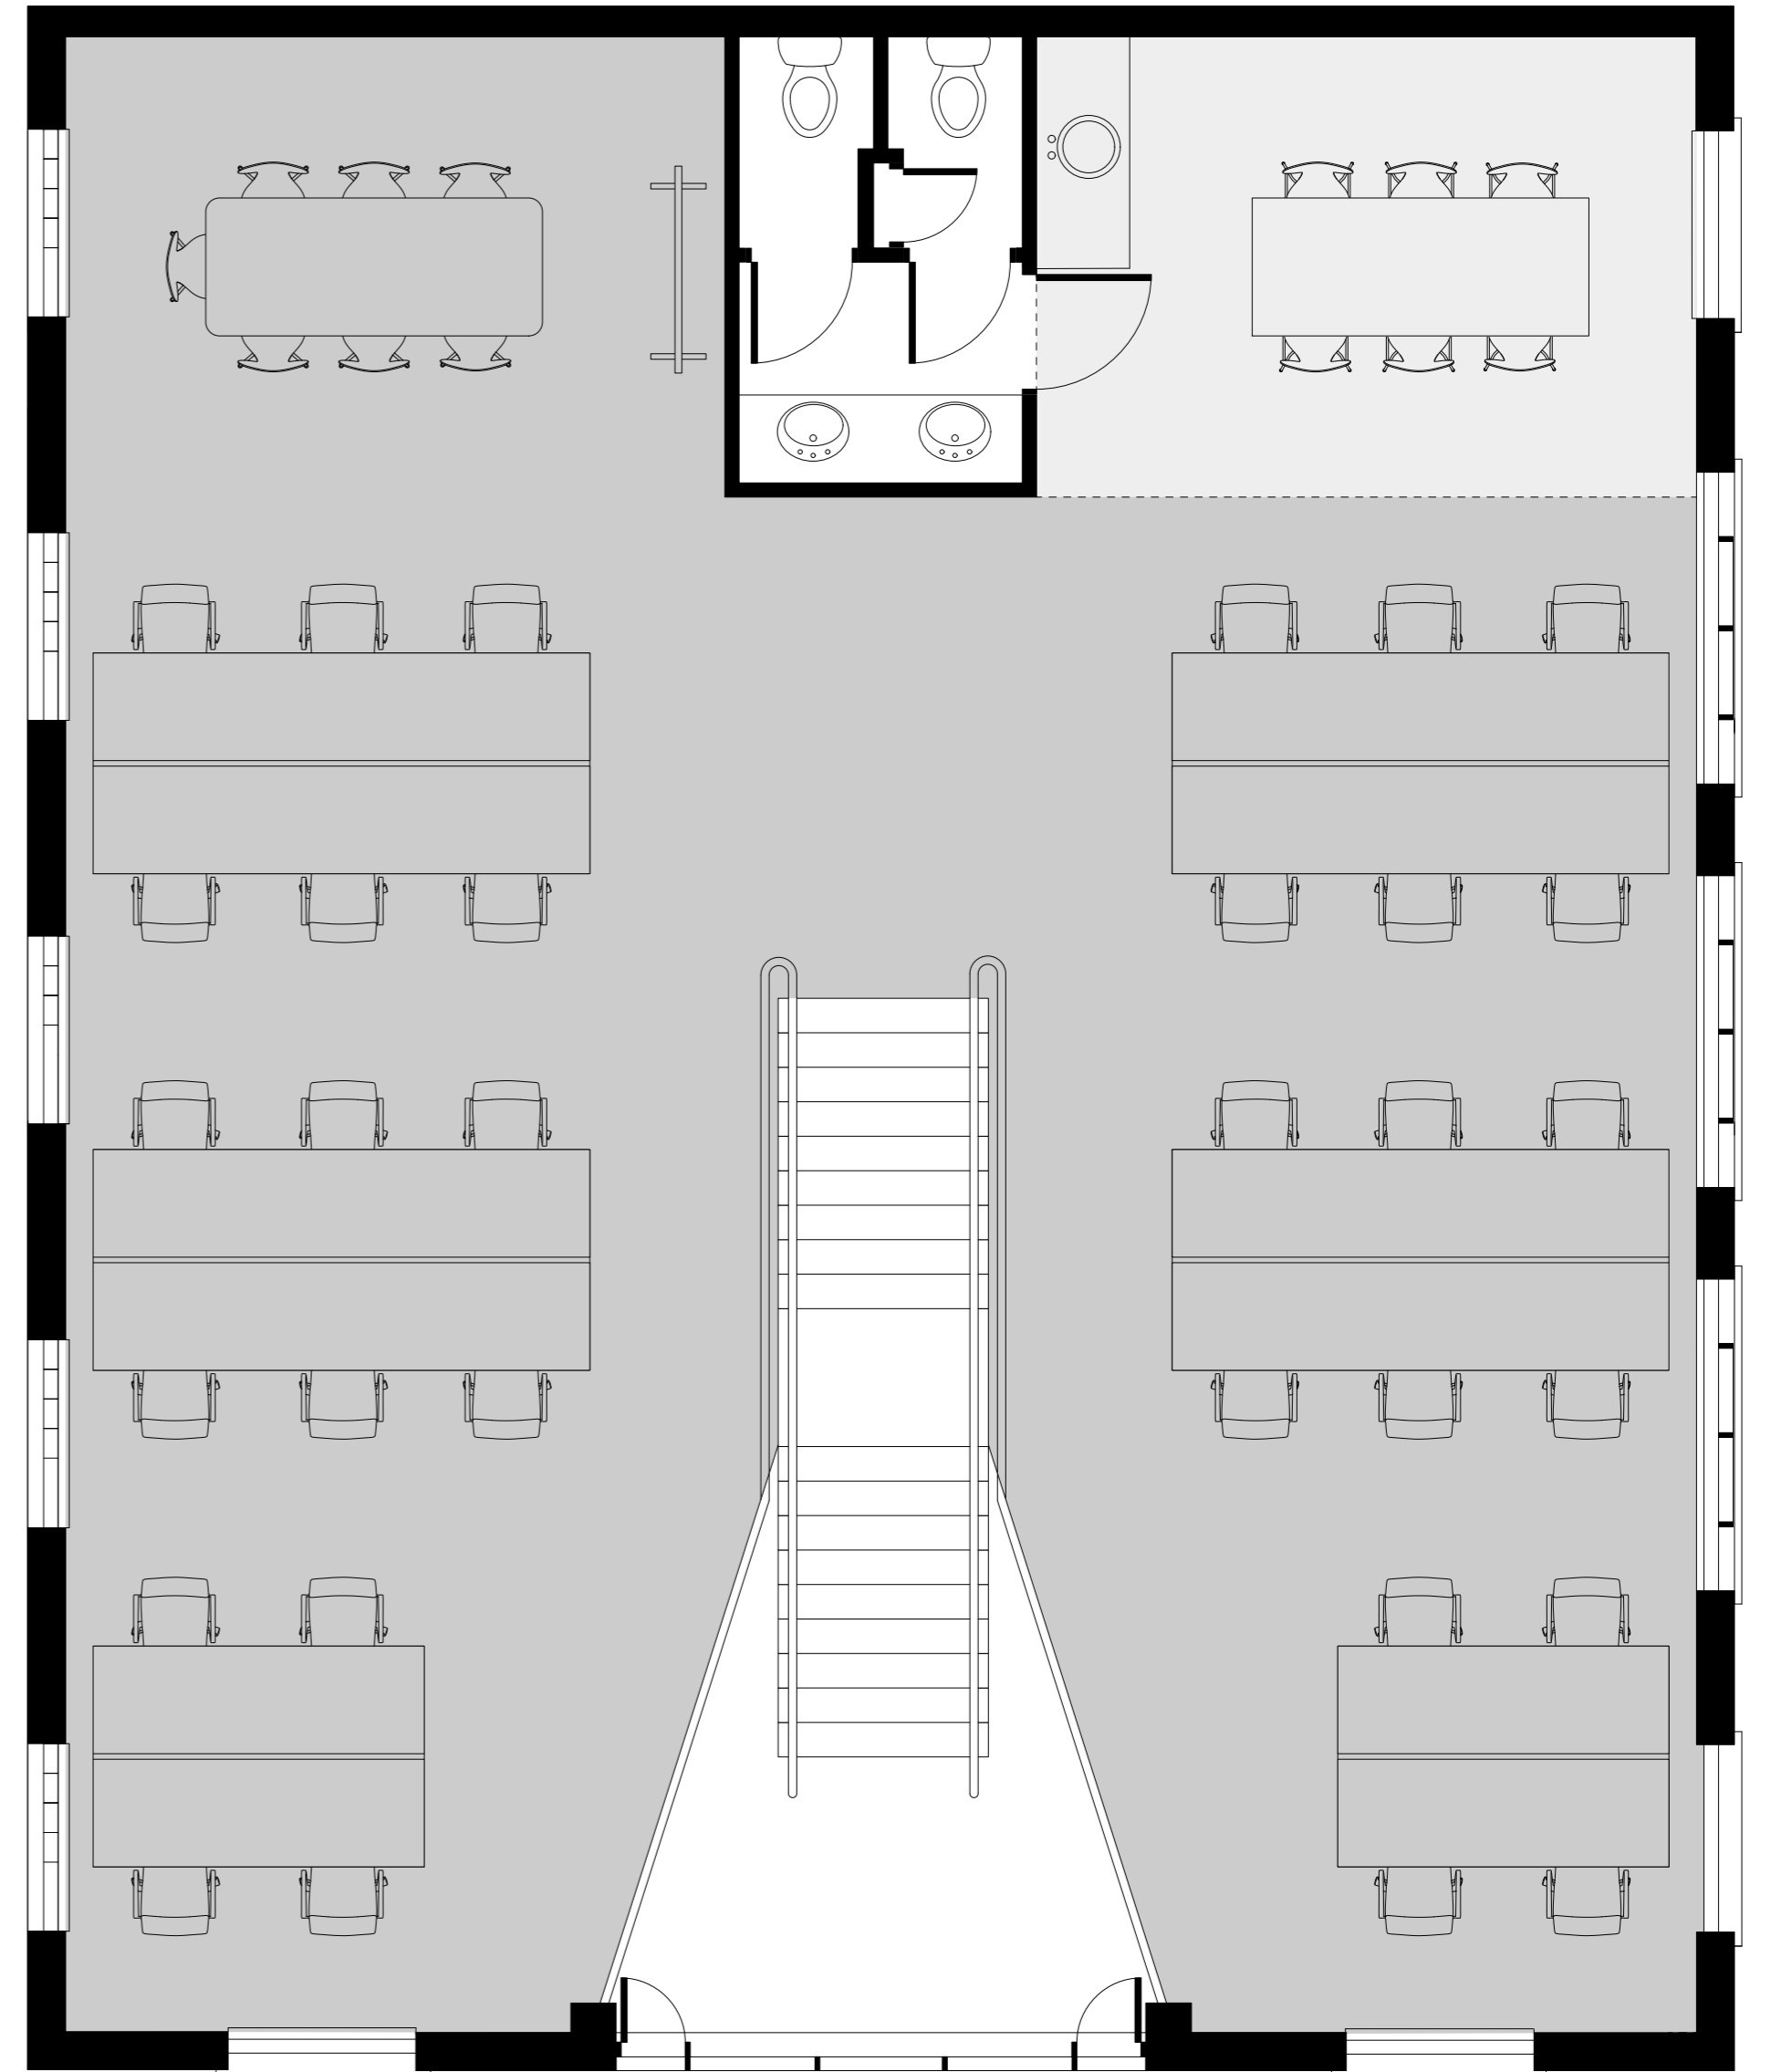

# Unit 1 space plan example

3,239 SQ FT

Ground floor

First floor