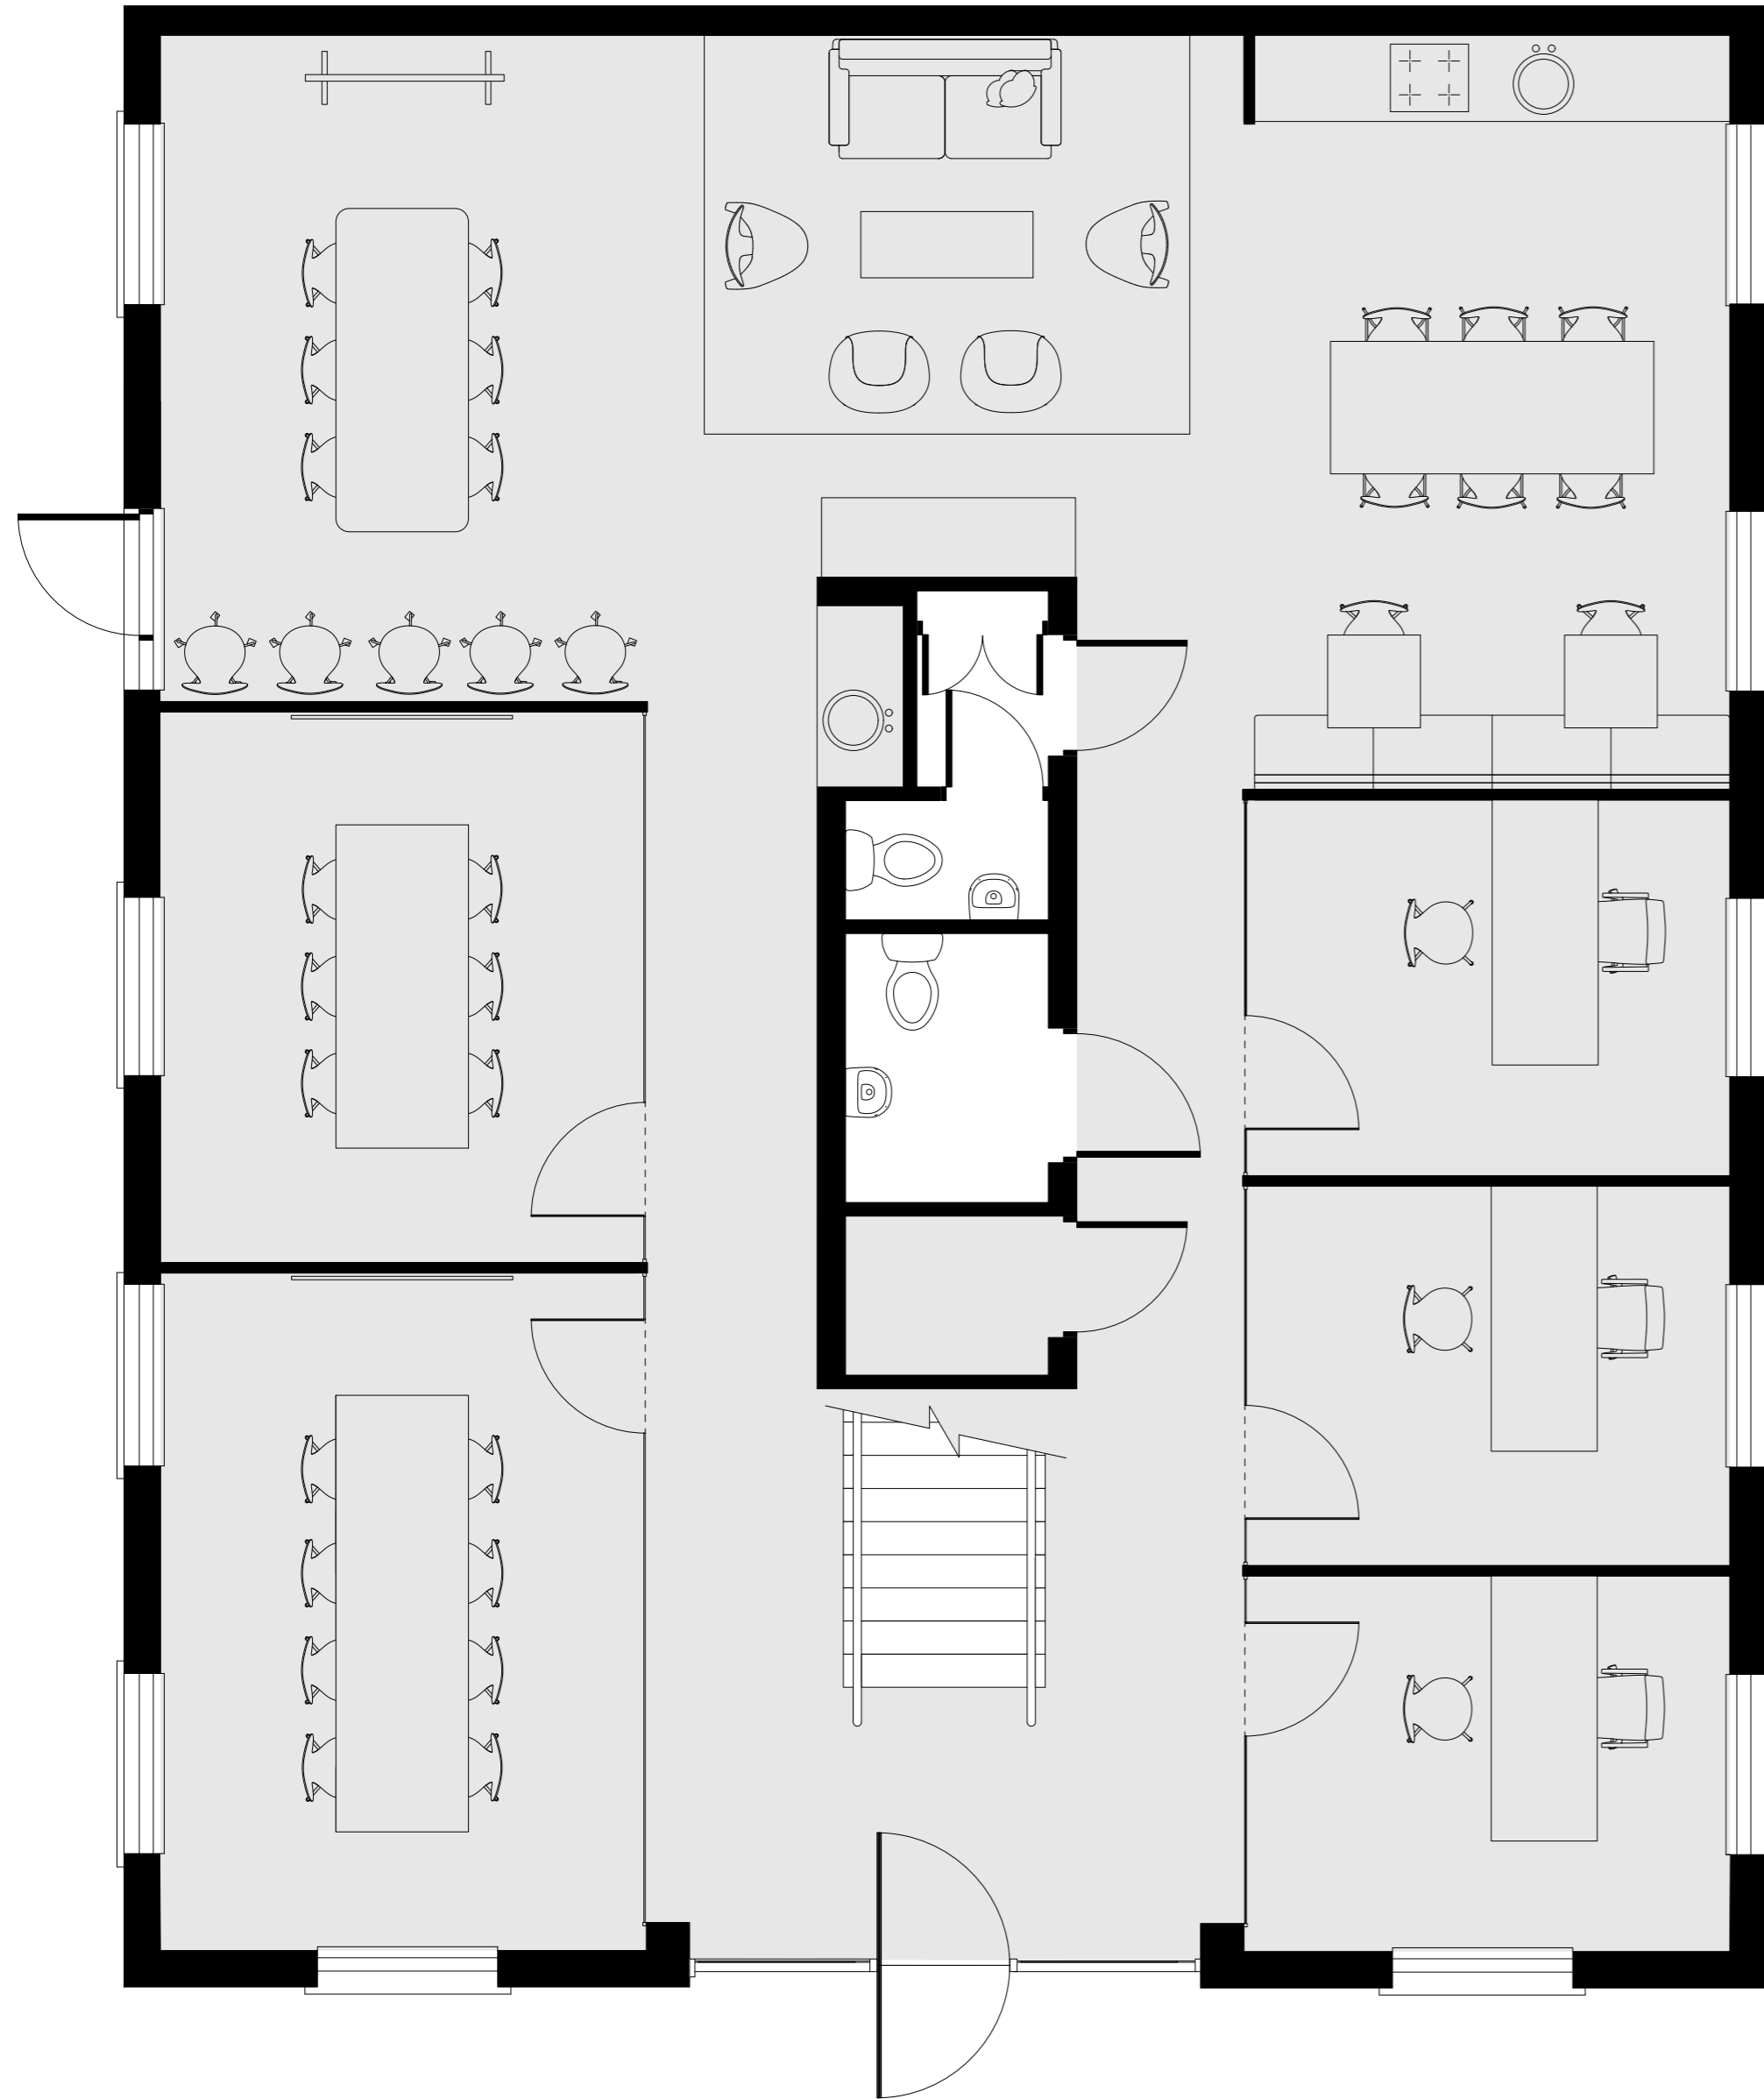

Unit 1 space plan example

3,239 SQ FT

Ground floor

First floor