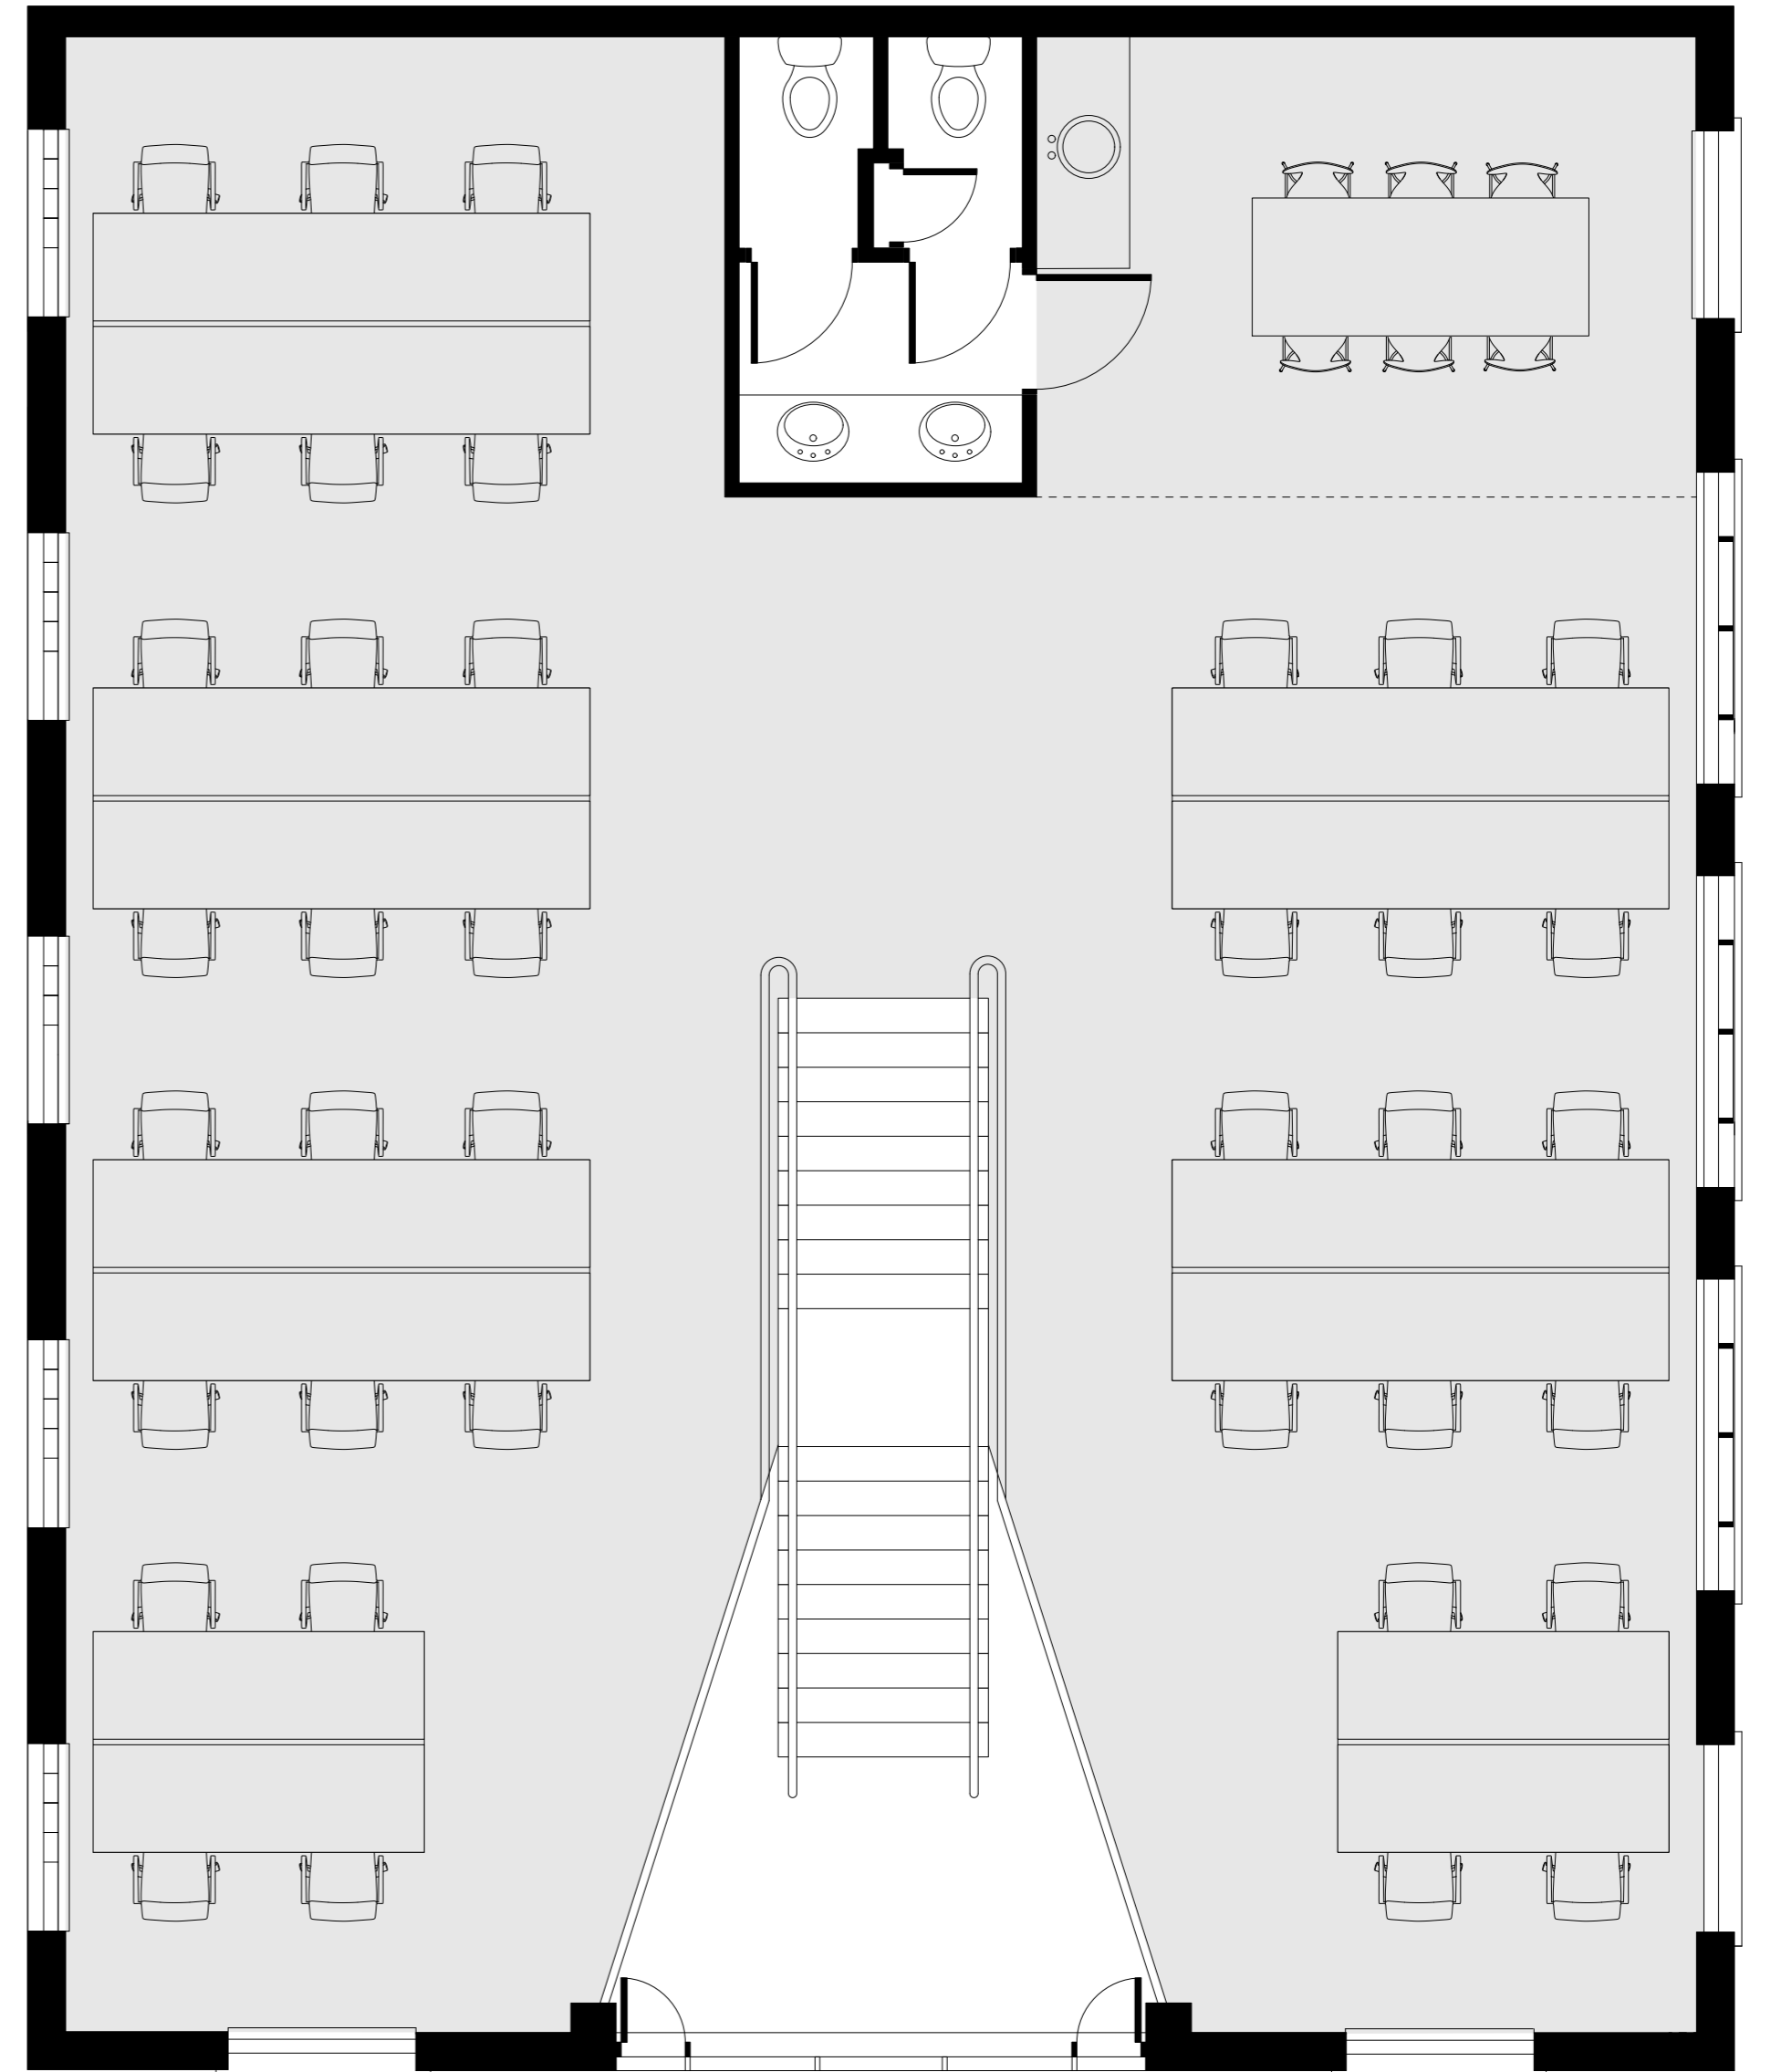

Unit 1 space plan example

3,239 SQ FT

Ground floor

First floor